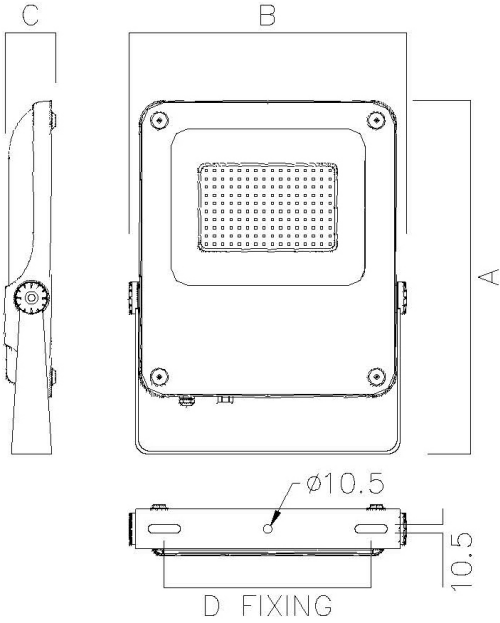

DATASHEET

COUGAR

Cougar 100W LED IP65 Asymmetric Floodlight 740

IP65 Asymmetric Floodlight
 High Quality Die Cast Aluminium Construction
 Toughened Glass Front Panel

GENERAL INFORMATION	
Product Code	NCU100/740
Product Range	Floodlighting
Product Category	Floodlighting
IP Rating	65
IK Rating	IK08
Warranty	5 Years Unlimited
DIMENSION/WEIGHT	
Dimensions Circular (DIA x H) (mm)	DIA=N/A, H=N/A
Dimensions Square/Rectangular (L x W x H) (mm)	L=281, W=60, H=408
Cut-out Size (mm)	N/A
Product Weight (Kg)	3.9
CONSTRUCTION	
Body Material	Die Cast Aluminium
Body Colour	Black
Optical Material	N/A
Optical Finish	N/A
Termination	0.7m H05RN-F Flex
Driver - Integal or Remote	Integral
PACKAGING	
Carton Dimensions (mm)	N/A
Quantity per Outer Carton	N/A
Total Weight incl. Carton (Kg)	N/A

* GUIDE ONLY

SIZE	A	B	C	D
50W	358	250	60	120-180
100W	408	281	60	142-202
150W	442	346	64	180-260
200W	532	346	68	180-260