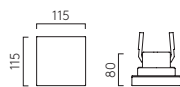

VANCOUVER SQUARE (1229004)

VANCOUVER

ZONES 1 2 3

	LAMP	WATT	IP	CLASS			
ROUND 1229003 (5518)	GU10 LED ▼	6W max	65		Ø90	✓	✓
SQUARE 1229004 (5519)	GU10 LED ▼	6W max	65		Ø90	✓	✓

VANCOUVER ROUND

VANCOUVER SQUARE