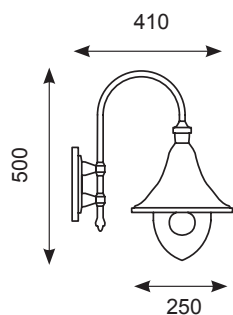

- Die-cast aluminium construction with transparent polycarbonate diffuser
- Black or Black Copper paint finishes

ALE27/WL/BL

ALE27/HL/BCO

E27 Options		
100W	23W 53	20W 53
165	165	165
Maximum size and wattage		

	Code	Lamp	Description
Wall Lantern	ALE27/WL/BL	E27	100W - Black
	ALE27/WL/BCO	E27	100W - Black Copper
Hanging Lantern	ALE27/HAL/BL	E27	100W - Black
	ALE27/HAL/BCO	E27	100W - Black Copper