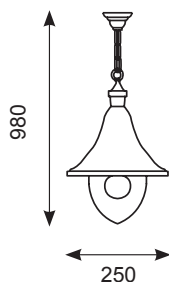

- Die-cast aluminium construction with transparent polycarbonate diffuser
- Black or Black Copper paint finishes

ALE27/WL/BL

ALE27/HL/BCO

E27 Options		
100W	23W 53	20W 53
165	165	165
Maximum size and wattage		