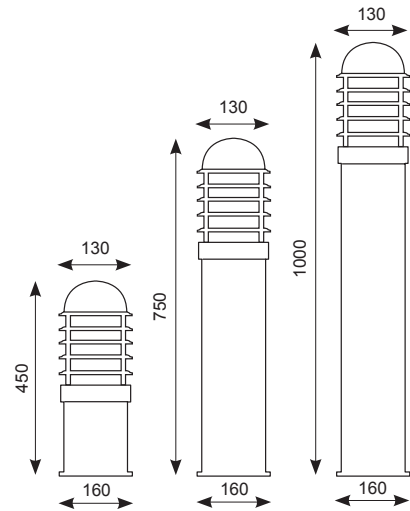

Monza

Supplied Less Lamp

304

- Die-cast extruded aluminium bollard with external louvred head
- Textured black powder coat finish
- Suitable for commercial and domestic applications

AME27045/BL

AME27075/BL

AME27100/BL

Code	Lamp	Description
AME27045/BL	E27	100W 450mm
AME27075/BL	E27	100W 750mm
AME27100/BL	E27	100W 1000mm

Accessories ARMK3 Root Mounting Kit

E27 Options		
100 W	23W 53	20W 53
165	165	165
Maximum size and wattage		