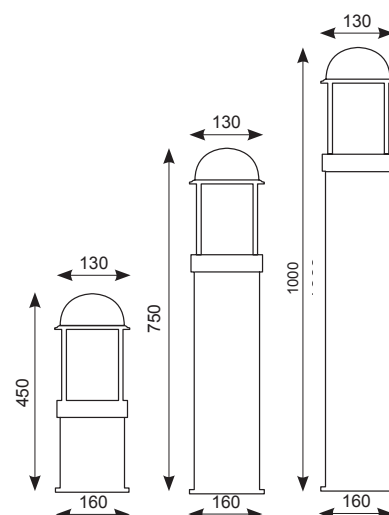

Aquila

Supplied Less Lamp

306

AAE27045/BL

AAE27075/BL

AAE27100/BL

- Die-cast aluminium bollard with four pillars and opal polycarbonate diffuser
- Textured black powder coat finish
- Suitable for commercial and domestic applications

Code	Lamp	Description
AAE27045/BL	E27	75W 450mm
AAE27075/BL	E27	75W 750mm
AAE27100/BL	E27	75W 1000mm

Accessories ARMK3 Root Mounting Kit

E27 Options		
100W	23W	20W
	53	53
	165	165

Maximum size and wattage