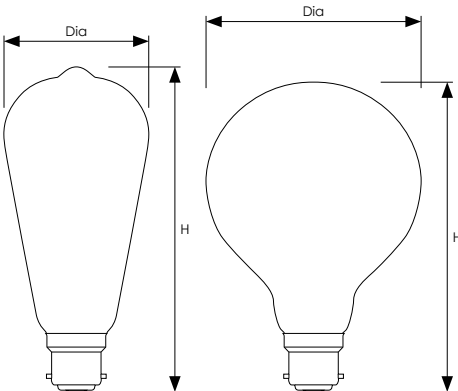

- 10,000 hour life
- 5,000 switching cycles
- Available in 5W or 7.5W (ST64 & G125)
- 2200K extra warm white
- Colour rendering index Ra≥80
- BC-B22d or ES-E27 cap
- Antique bronze finish
- Dimmable - DuoDim™ Technology compatible with both leading and trailing edge dimmers*
- Recommended for indoor use only

52

Product Code	Watts (W)	Volts (V)	Cap	Colour Appearance	Colour Temp (K)	Total Lumens (lm)	Incandescent Equivalent (W)	Dimensions (mm)		Energy Rating	Order Qty
								Dia	H		
ST64 - Single Carton											
4221	5	240	BC-B22d	Extra Warm White	2200	410	35	64	138	A+	1
4238	5	240	ES-E27	Extra Warm White	2200	410	35	64	140	A+	1
4245	7.5	240	BC-B22d	Extra Warm White	2200	638	50	64	138	A+	1
4252	7.5	240	ES-E27	Extra Warm White	2200	638	50	64	140	A+	1
G80 - Single Carton											
4269	5	240	BC-B22d	Extra Warm White	2200	410	35	80	120	A+	1
4276	5	240	ES-E27	Extra Warm White	2200	410	35	80	122	A+	1
G95 - Single Carton											
4283	5	240	BC-B22d	Extra Warm White	2200	410	35	95	138	A+	1
4290	5	240	ES-E27	Extra Warm White	2200	410	35	95	138	A+	1
G125 - Single Carton											
4306	7.5	240	BC-B22d	Extra Warm White	2200	638	50	125	175	A+	1
4313	7.5	240	ES-E27	Extra Warm White	2200	638	50	125	175	A+	1

* The lamp is compatible with most dimmer switches, please refer to website for up-to-date list of compatible dimmer switches.