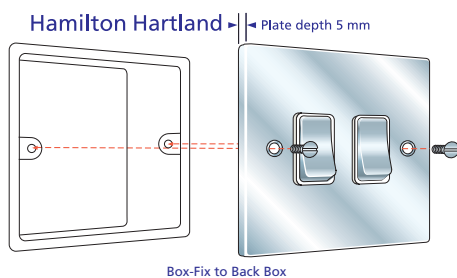

## Connection Units

74 SPNC SS-W

Plate Finish	Insert Finish	Insert Surround Colour	1 gang 13A Double Pole Fused Spur Nominal Plate Size: 88 x 88 mm Minimum Wall Box Depth: 35 mm Technical Insert Reference: <b>SP</b> <b>Product Code</b>	1 gang 13A Double Pole Fused Spur + Neon Nominal Plate Size: 88 x 88 mm Minimum Wall Box Depth: 35 mm Technical Insert Reference: <b>SPN</b> <b>Product Code</b>	1 gang 13A Double Pole Fused Spur + Neon + Cable Outlet Nominal Plate Size: 88 x 88 mm Minimum Wall Box Depth: 35 mm Technical Insert Reference: <b>SPNC</b> <b>Product Code</b>	1 gang 13A Fuse Only Nominal Plate Size: 88 x 88 mm Minimum Wall Box Depth: 35 mm Technical Insert Reference: <b>FO</b> <b>Product Code</b>	1 gang 13A Fuse Only + Cable Outlet Nominal Plate Size: 88 x 88 mm Minimum Wall Box Depth: 35 mm Technical Insert Reference: <b>FOC</b> <b>Product Code</b>	1 gang Cable Outlet Nominal Plate Size: 88 x 88 mm Minimum Wall Box Depth: 35 mm Technical Insert Reference: <b>CO</b> <b>Product Code</b>
<b>Bright Chrome</b> 	<b>Bright Chrome</b>	<b>White</b>	77 SP BC-W	77 SPN BC-W	77 SPNC BC-W	77 FO BC-W	77 FOC BC-W	-
	<b>Bright Chrome</b>	<b>Black</b>	77 SP BC-B	77 SPN BC-B	77 SPNC BC-B	77 FO BC-B	77 FOC BC-B	-
	<b>White Plastic</b>	<b>White</b>	77 SP WH-W	77 SPN WH-W	77 SPNC WH-W	77 FO WH-W	77 FOC WH-W	77 CO W
	<b>Black Plastic</b>	<b>Black</b>	77 SP BL-B	77 SPN BL-B	77 SPNC BL-B	77 FO BL-B	77 FOC BL-B	77 CO B
<b>Satin Chrome</b> 	<b>Satin Chrome</b>	<b>White</b>	76 SP SC-W	76 SPN SC-W	76 SPNC SC-W	76 FO SC-W	76 FOC SC-W	-
	<b>Satin Chrome</b>	<b>Black</b>	76 SP SC-B	76 SPN SC-B	76 SPNC SC-B	76 FO SC-B	76 FOC SC-B	-
	<b>White Plastic</b>	<b>White</b>	76 SP WH-W	76 SPN WH-W	76 SPNC WH-W	76 FO WH-W	76 FOC WH-W	76 CO W
	<b>Black Plastic</b>	<b>Black</b>	76 SP BL-B	76 SPN BL-B	76 SPNC BL-B	76 FO BL-B	76 FOC BL-B	76 CO B
<b>Polished Brass</b> 	<b>Polished Brass</b>	<b>White</b>	71 SP PB-W	71 SPN PB-W	71 SPNC PB-W	71 FO PB-W	71 FOC PB-W	-
	<b>Polished Brass</b>	<b>Black</b>	71 SP PB-B	71 SPN PB-B	71 SPNC PB-B	71 FO PB-B	71 FOC PB-B	-
	<b>White Plastic</b>	<b>White</b>	71 SP WH-W	71 SPN WH-W	71 SPNC WH-W	71 FO WH-W	71 FOC WH-W	71 CO W
	<b>Black Plastic</b>	<b>Black</b>	71 SP BL-B	71 SPN BL-B	71 SPNC BL-B	71 FO BL-B	71 FOC BL-B	71 CO B
<b>Satin Brass</b> 	<b>Satin Brass</b>	<b>White</b>	72 SP SB-W	72 SPN SB-W	72 SPNC SB-W	72 FO SB-W	72 FOC SB-W	-
	<b>Satin Brass</b>	<b>Black</b>	72 SP SB-B	72 SPN SB-B	72 SPNC SB-B	72 FO SB-B	72 FOC SB-B	-
	<b>White Plastic</b>	<b>White</b>	72 SP WH-W	72 SPN WH-W	72 SPNC WH-W	72 FO WH-W	72 FOC WH-W	72 CO W
	<b>Black Plastic</b>	<b>Black</b>	72 SP BL-B	72 SPN BL-B	72 SPNC BL-B	72 FO BL-B	72 FOC BL-B	72 CO B
<b>Antique Brass</b> 	<b>Antique Brass</b>	<b>Black</b>	79 SP AB-B	79 SPN AB-B	-	79 FO AB-B	-	-
	<b>Black Plastic</b>	<b>Black</b>	-	-	-	-	-	79 CO B
<b>Bright Stainless</b> 	<b>Bright Chrome</b>	<b>White</b>	73 SP BC-W	73 SPN BC-W	73 SPNC BC-W	73 FO BC-W	73 FOC BC-W	-
	<b>Bright Chrome</b>	<b>Black</b>	73 SP BC-B	73 SPN BC-B	73 SPNC BC-B	73 FO BC-B	73 FOC BC-B	-
	<b>White Plastic</b>	<b>White</b>	73 SP WH-W	73 SPN WH-W	73 SPNC WH-W	73 FO WH-W	73 FOC WH-W	73 CO W
	<b>Black Plastic</b>	<b>Black</b>	73 SP BL-B	73 SPN BL-B	73 SPNC BL-B	73 FO BL-B	73 FOC BL-B	73 CO B
<b>Satin Stainless</b> 	<b>Satin Stainless</b>	<b>White</b>	74 SP SS-W	74 SPN SS-W	74 SPNC SS-W	74 FO SS-W	74 FOC SS-W	-
	<b>Satin Stainless</b>	<b>Black</b>	74 SP SS-B	74 SPN SS-B	74 SPNC SS-B	74 FO SS-B	74 FOC SS-B	-
	<b>White Plastic</b>	<b>White</b>	74 SP WH-W	74 SPN WH-W	74 SPNC WH-W	74 FO WH-W	74 FOC WH-W	74 CO W
	<b>Black Plastic</b>	<b>Black</b>	74 SP BL-B	74 SPN BL-B	74 SPNC BL-B	74 FO BL-B	74 FOC BL-B	74 CO B
<b>Black Nickel</b> 	<b>Black Nickel</b>	<b>Black</b>	78 SP BK-B	78 SPN BK-B	-	78 FO BK-B	-	-
	<b>Black Plastic</b>	<b>Black</b>	-	-	-	-	-	78 CO B
<b>Pearl Oyster</b> 	<b>Pearl Oyster</b>	<b>White</b>	7P SP PO-W	7P SPN PO-W	-	7P FO PO-W	-	-
	<b>White Plastic</b>	<b>White</b>	-	-	-	-	-	7P CO W