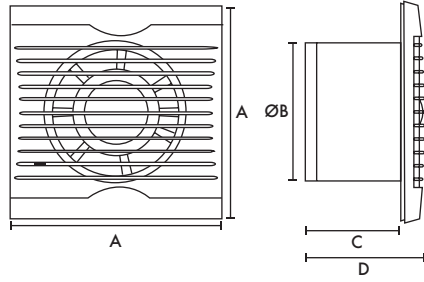

Silhouette 100TM (PIR/Timer)

Single speed 100mm bathroom/toilet fan. Integral PIR operated model, (presence detector) with adjustable electronic overrun timer (5-30 minutes) indication light and back draught shutter.

Model	Stock Ref
TM	454058

Accessories

Model	Stock Ref
Wall Kit White	254102
Wall Kit Brown	254100
Window kit	442947

Dimensions (mm)

Panel

Wall Kit

A	BØ	C	D	E	F
160	99	80	97	200	32

Transformer (W X H X D) 147 X 86 X 65

Weight 0.6kg

Fixing hole diameter 105mmØ (Panel & Window), 117mmØ (Wall)

Performance Guide

Model	Extract Performance - FID			Sound dB(A)
	m ³ /h	l/s	Watts	@ 3m
Silhouette 100B/T/H/TM	75	21	14	30
Silhouette 100SVB/SVT/SVH	75	21	15	30