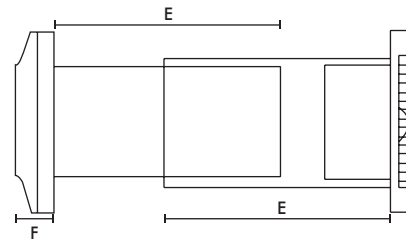

Model	Stock Ref
TM	454058

Accessories

Model	Stock Ref
Wall Kit White	254102
Wall Kit Brown	254100
Window kit	442947

Dimensions (mm)

Panel

Wall Kit

A	BØ	C	D	E	F
160	99	80	97	200	32

Transformer (W X H X D) 147 X 86 X 65

Weight 0.6kg

Fixing hole diameter 105mmØ (Panel & Window), 117mmØ (Wall)

Performance Guide

Model	Extract Performance - FID			Sound dB(A)
	m ³ /h	l/s	Watts	@ 3m
Silhouette 100B/T/H/TM	75	21	14	30
Silhouette 100SVB/SVT/SVH	75	21	15	30