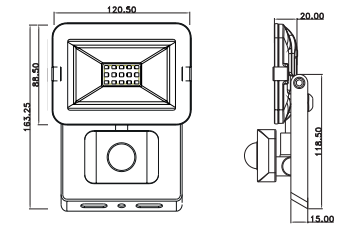

Product Code	Wattage	Lumen Output	IK Rating	IP Rating	CCT (K)	Colour Temp	Voltage	Beam Angle	Rated Life
I2013B	10W	900lm	IK07	IP65	4000K	Cool White	AC220V-240V/50-60Hz	110°	30,000hrs
I2013W	10W	900lm	IK07	IP65	4000K	Cool White	AC220V-240V/50-60Hz	110°	30,000hrs