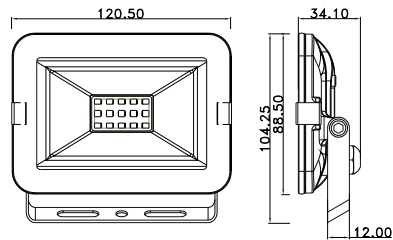

ispot Frameless | 10W

FEATURES AND USES

- ▲ Ideal for residential applications such as houses, driveways, patios, car parks and garages
- ▲ Suitable replacement for 100W halogen floodlight
- ▲ Air breath device which allows continuous ventilation to keep pressure balance of the floodlight against outside environment
- ▲ Made from die-cast aluminium and toughened glass
- ▲ Angled bracket for easy installation
- ▲ Supplied with 0.5m of power flex
- ▲ Available in either black or white

Product Code	Wattage	Lumen Output	IK Rating	IP Rating	CCT (K)	Colour Temp	Voltage	Beam Angle	Rated Life
I2012B	10W	900lm	IK07	IP65	4000K	Cool White	AC220V-240V/50-60Hz	110°	30,000hrs
I2012W	10W	900lm	IK07	IP65	4000K	Cool White	AC220V-240V/50-60Hz	110°	30,000hrs

ispot Frameless | 10W with PIR

FEATURES AND USES

- ▲ Ideal for residential applications such as houses, driveways, patios, car parks and garages
- ▲ Suitable replacement for 100W halogen floodlight
- ▲ PIR with manual override
- ▲ PIR adjustable settings: lux, time and sensitivity
- ▲ PIR detection range of up to 10 metres
- ▲ IP65 PIR
- ▲ Air breath device which allows continuous ventilation to keep pressure balance of the floodlight against outside environment
- ▲ Made from die-cast aluminium and toughened glass
- ▲ Angled bracket for easy installation
- ▲ Supplied with 0.5m of power flex
- ▲ Available in either black or white