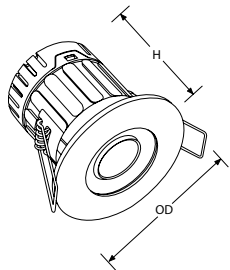

3 Year Warranty

L70 25,000hrs

Triac dimmable as standard

Emergency option

White, Matt White, Polished
Chrome & Satin Nickel
bezel finish options

EN-DE5
(H) 69mm Height
(OD) 78mm Overall (Ø)

EN-DE52
(H) 90mm Height
(OD) 88mm Overall (Ø)

Integrated driver with new push fit loop in/out terminals suitable for use with solid or stranded cable for easy installation

Fibre based insulation coverable - up to 300mm

60° beam angle for uniform light distribution