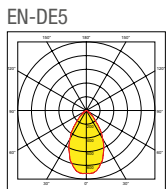

3 Year Warranty

L70 25,000hrs

Triac dimmable as standard

Emergency option

White, Matt White, Polished
Chrome & Satin Nickel
bezel finish options

EN-DE5
(H) 69mm Height
(OD) 78mm Overall (Ø)

EN-DE52
(H) 90mm Height
(OD) 88mm Overall (Ø)