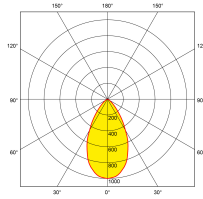

| SKU Code | Wattage | Colour | Lumens | Lumens/Watt | Beam Angle | Finish Colour | SKU Type |
|--------------|---------|--------|--------|-------------|------------|-----------------|----------------|
| EN-DE82MW/30 | 8 | 3000 | 610 | 77 | 60 | Matt White | Triac Dimmable |
| EN-DE82MW/40 | 8 | 4000 | 640 | 80 | 60 | Matt White | Triac Dimmable |
| EN-DE82PC/30 | 8 | 3000 | 610 | 77 | 60 | Polished Chrome | Triac Dimmable |
| EN-DE82PC/40 | 8 | 4000 | 640 | 80 | 60 | Polished Chrome | Triac Dimmable |
| EN-DE82SN/30 | 8 | 3000 | 610 | 77 | 60 | Satin Nickel | Triac Dimmable |
| EN-DE82SN/40 | 8 | 4000 | 640 | 80 | 60 | Satin Nickel | Triac Dimmable |
| EN-DE82W/30 | 8 | 3000 | 610 | 77 | 60 | White | Triac Dimmable |
| EN-DE82W/40 | 8 | 4000 | 640 | 80 | 60 | White | Triac Dimmable |

Line Drawing

Polar Curve

Color

Product Features:

- EnFiniti™ edge-to-edge multifaceted polycarbonate lens for low glare and halogen like appearance
- Wide 60° beam angle delivers increased light distribution
- Fibre based insulation coverable - up to 300mm
- Integrated driver with new push fit loop in/out terminals suitable for use with solid or stranded cable for easy installation
- Super slim interchangeable IP65 bezels for fixed version provide a high end sleek finish. IP20 bezel included with adjustable version
- Tested in 30, 60 and 90-minute fire rated ceilings
- 3 year warranty

Product Specs:

| | | | |
|--------------------------|-------------|--------------------------|----------------------------------|
| Input Voltage | 220~240V AC | Input Frequency | /50HZ |
| Power Factor | 0.85 | IP Rating | IP20 |
| Lifetime L70 (hrs) | 25000 | Height (mm) | 95 |
| Overall Diameter (mm) | 98 | Weight (Kg) | 0.365 |
| Cutout Diameter (mm) | 85 | Product Type | Downlights, Fire-Rated Downlight |
| Operating Temp. (Min) °C | -20°C | Operating Temp. (Max) °C | 25°C |