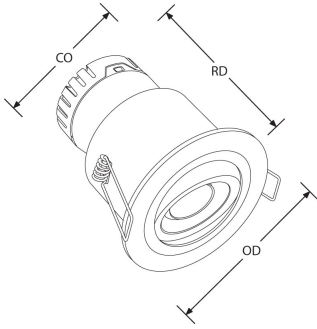

Product Description: E8™ Adjustable 8W Dimmable Fire Rated Downlight

The E5™ and established E8™ fixed and adjustable fire rated downlights set new levels in performance. Featuring the sparkling low glare multifaceted EnFiniti™ lens and delivering up to 390lm from the 4.5W version and 640lm from the 8W. The E5™ and E8™ are packed with features and benefits which allow for a quick and cost effective installation while still providing users with optimum performance and energy saving LED technology.

Line Drawing

Polar Curve

Color

Product Features:

- EnFiniti™ edge-to-edge multifaceted polycarbonate lens for low glare and halogen like appearance
- Wide 60° beam angle delivers increased light distribution
- Fibre based insulation coverable - up to 300mm
- Integrated driver with new push fit loop in/out terminals suitable for use with solid or stranded cable for easy installation
- Super slim interchangeable IP65 bezels for fixed version provide a high end sleek finish. IP20 bezel included with adjustable version
- Tested in 30, 60 and 90-minute fire rated ceilings
- 3 year warranty

Product Specs:

| | | | |
|--------------------------|-------------|--------------------------|----------------------------------|
| Input Voltage | 220~240V AC | Input Frequency | /50HZ |
| Power Factor | 0.85 | IP Rating | IP20 |
| Lifetime L70 (hrs) | 25000 | Height (mm) | 95 |
| Overall Diameter (mm) | 98 | Weight (Kg) | 0.365 |
| Cutout Diameter (mm) | 85 | Product Type | Downlights, Fire-Rated Downlight |
| Operating Temp. (Min) °C | -20°C | Operating Temp. (Max) °C | 25°C |