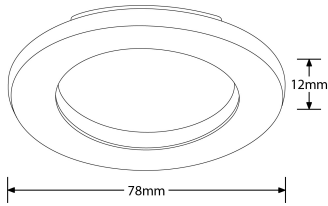

Product Description: E5™ Fixed IP65 Aluminium Downlight Bezel

E5™ Fixed IP65 Aluminium Downlight Bezel

SKU Code	Finish Colour
EN-BZE5MW	Satin Nickel
EN-BZE5PC	Polished Chrome
EN-BZE5SN	Satin Nickel
EN-BZE5W	White

Line Drawing

Polar Curve

Color

Matt White

Polished
Chrome

Satin Nickel

White

Product Features:

- Interchangeable Twist & Lock bezel for E5™ Fire Rated Downlight
- IP65 Rated
- Available in White, Matt White, Polished Chrome and Satin Nickel
- 3 Year Warranty

Product Specs:

IP Rating	IP65	Lamp Base	None
Overall Diameter (mm)	78	Weight (Kg)	0.041
Product Type	Accessories		