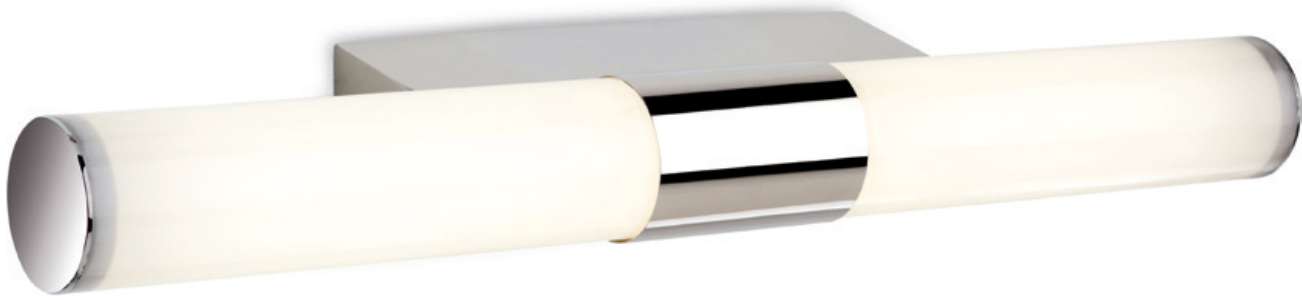

Vega LED

3415

Polaris LED

3416

3417

Vega LED Wall Light

Code	Max Wattage	Height (mm)	Proj (mm)	Width (mm)
3415	12w LED 734lm 4000K	65	95	460

Colour: Chrome with Polycarbonate Diffuser

3 year guarantee.

IP44 rated

Polaris LED Wall Lights

Code	Max Wattage	Height (mm)	Proj (mm)	Width (mm)
3416	6w LED 429lm 4000K	50	90	455
3417	8w LED 571lm 4000K	50	90	610

Colour: Chrome with Polycarbonate Diffuser