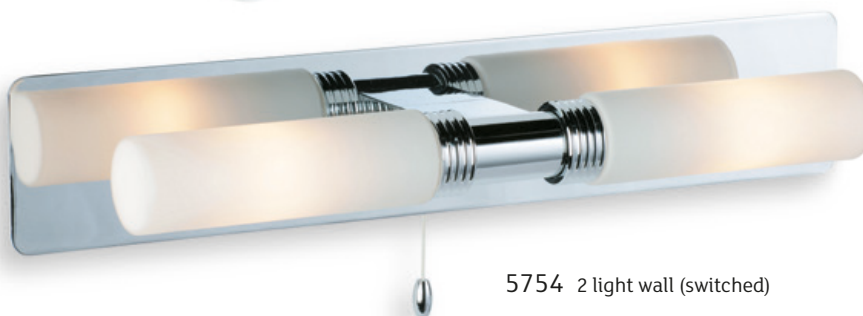

Spa

5753 single wall (switched)

5755 4 light flush

5754 2 light wall (switched)

6150 wall light (switched)

6152 semi flush fitting

Pearl

Spa Flush Fitting & Wall Lights

Code	Max Wattage	Diam (mm)	Height (mm)	Proj (mm)	Width (mm)
5753	1x 25w G9		225	95	65
5754	2x 25w G9		65	100	350
5755	4x 25w G9	295sq		90	

Colour: Chrome with Opal Glass

IP44 rated

Pearl Semi Flush Fitting & Wall Light

Code	Max Wattage	Diam (mm)	Height (mm)	Proj (mm)	Width (mm)
6150	1x 28w G9		210	140	100
6152	4x 28w G9	285		280	

Colour: Chrome with Crystal

IP44 rated