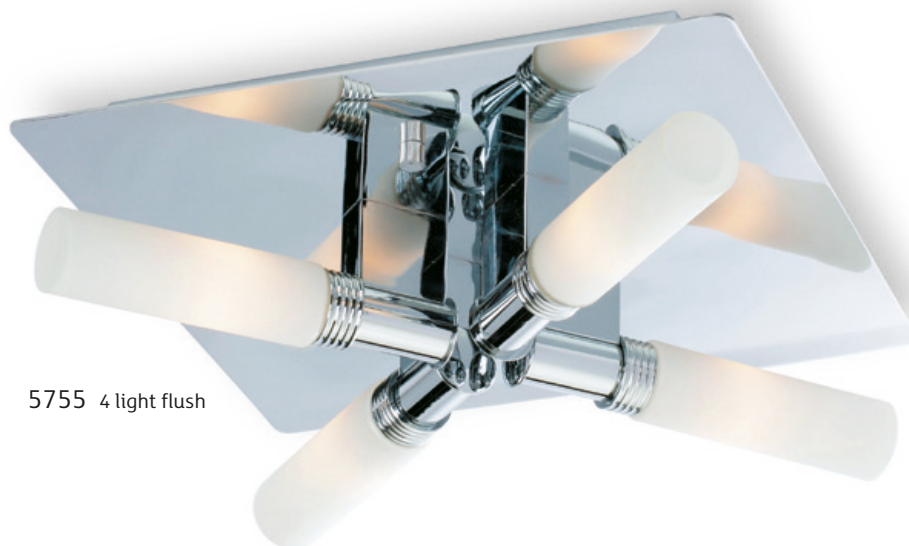

Spa

5753 single wall (switched)

5755 4 light flush

5754 2 light wall (switched)

6150 wall light (switched)

6152 semi flush fitting

Pearl

Spa Flush Fitting & Wall Lights

Code	Max Wattage	Diam (mm)	Height (mm)	Proj (mm)	Width (mm)
5753	1x 25w G9		225	95	65
5754	2x 25w G9		65	100	350
5755	4x 25w G9	295sq		90	

Colour: Chrome with Opal Glass

IP44 rated

Pearl Semi Flush Fitting & Wall Light

Code	Max Wattage	Diam (mm)	Height (mm)	Proj (mm)	Width (mm)
6150	1x 28w G9		210	140	100
6152	4x 28w G9	285		280	

Colour: Chrome with Crystal

IP44 rated