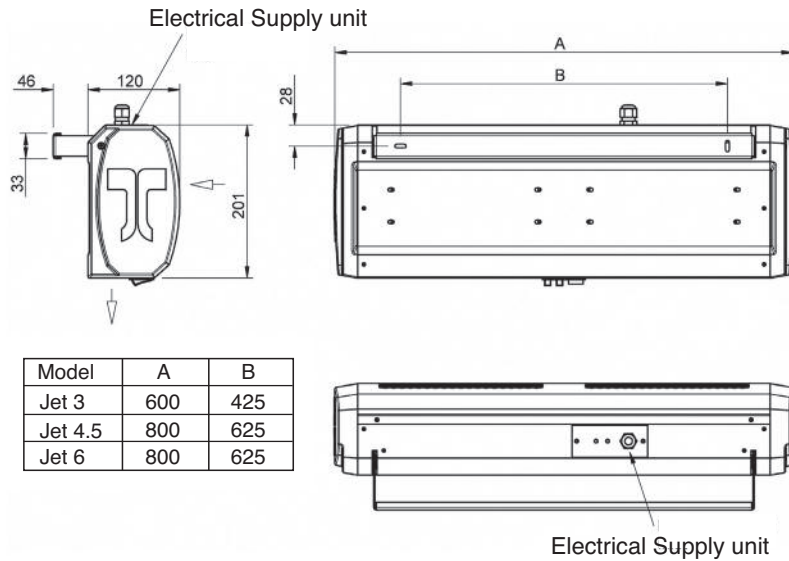

T units are available in 595mm and 895mm width options and delivered complete with wall mounted controller and ceiling grille.

Both the Jet and T can be mounted up to 2.3m high. Jet units are available in two widths, 600mm or 800mm.

T is a recessed over door electrical heater with options for 3 or 4.5kW. It can also be operated in half heat mode for extra flexibility.

Key Features

- 1 year warranty
- RAL 9010 finish as standard
- Two heat settings
- Mounting height 2.3m
- Jet supplied complete with wall/ceiling mounting bracket
- Recessed version supplied complete with grille
- IP21 rated

thermoscreens®

Over door heaters

Jet

Model	Dimensions (L x W x D) (mm)	Supply (50Hz)	Heat output (kW)	Max velocity (m/s)	Max air volume (m³/h)	Weight (kg)	Noise output dB(A) @3m
Jet 3	600 x 120 x 201	230V~1P&N	1.5/3.0	6.0	200	4.5	46.5
Jet 4.5	800 x 120 x 201		2.25/4.5	6.5	290	5.5	49.5
Jet 6	800 x 120 x 201		3.0/6.0	8.0	370	5.5	56.0

T Recessed

Model	Dimensions (L x W x D) (mm)	Supply (50Hz)	Heat output (kW)	Max velocity (m/s)	Max air volume (m³/h)	Weight (kg)	Noise output dB(A) @3m
T600 ER	595 x 346 x 165	230V~1P&N	1.5/3.0	4.1	300	7.5	58.0
T800 ER	895 x 346 x 165		3.0/4.5	4.5	360	8.5	58.0