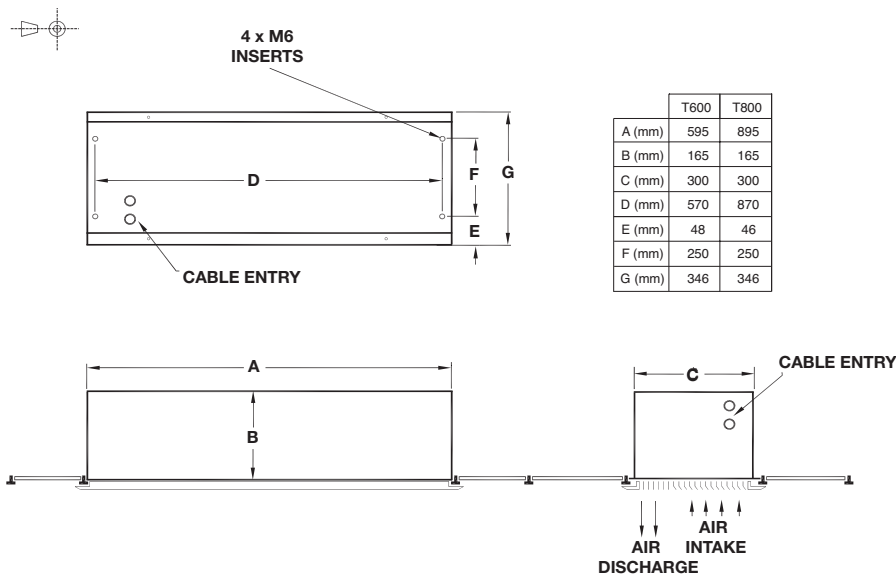

T units are available in 595mm and 895mm width options and delivered complete with wall mounted controller and ceiling grille.

Both the Jet and T can be mounted up to 2.3m high. Jet units are available in two widths, 600mm or 800mm.

thermoscreens®

Over door heaters

Jet

Model	Dimensions (L x W x D) (mm)	Supply (50Hz)	Heat output (kW)	Max velocity (m/s)	Max air volume (m³/h)	Weight (kg)	Noise output dB(A) @3m
Jet 3	600 x 120 x 201	230V~1P&N	1.5/3.0	6.0	200	4.5	46.5
Jet 4.5	800 x 120 x 201		2.25/4.5	6.5	290	5.5	49.5
Jet 6	800 x 120 x 201		3.0/6.0	8.0	370	5.5	56.0

T Recessed

Model	Dimensions (L x W x D) (mm)	Supply (50Hz)	Heat output (kW)	Max velocity (m/s)	Max air volume (m³/h)	Weight (kg)	Noise output dB(A) @3m
T600 ER	595 x 346 x 165	230V~1P&N	1.5/3.0	4.1	300	7.5	58.0
T800 ER	895 x 346 x 165		3.0/4.5	4.5	360	8.5	58.0