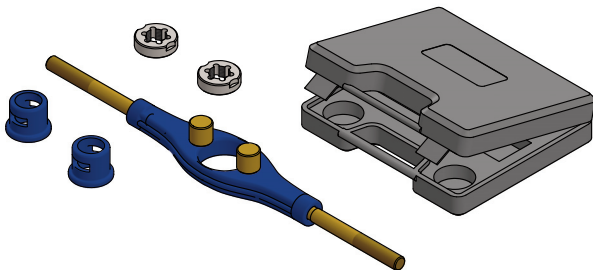

Lock Rings

| Lock Rings - Milled Edge | BZP | Pack |
|--------------------------|------|------|
| 16mm | LR16 | 100 |
| 20mm | LR1 | 100 |
| 25mm | LR2 | 100 |
| 32mm | LR3 | 100 |
| 1½" | LR4 | 50 |
| 2" | LR5 | 50 |

Box Lid Screws

| Brass Pan Head Screws | Code | Pack |
|-----------------------|------|------|
| M4 x 6mm | BM6 | 100 |
| M4 x 10mm | BM10 | 100 |
| M4 x 12mm | BM12 | 100 |
| M4 x 16mm | BM16 | 100 |
| M4 x 20mm | BM20 | 100 |
| M4 x 25mm | BM25 | 100 |
| M4 x 30mm | BM30 | 100 |
| M4 x 35mm | BM35 | 100 |
| M4 x 40mm | BM40 | 100 |
| M4 x 50mm | BM50 | 100 |

Brass Earth Studs

| | Code | Pack |
|---------------|------|------|
| M4 Earth Stud | BES | 100 |

Specialist Conduit Tools

| | Code | Pack |
|-------------------|------|------|
| Stock and Die Set | SAD1 | 1 |

To thread conduit of 20 and 25mm diameter. Complete with high quality Steel Dies and guides. Contains: Die Stock, 20 and 25mm Dies and Guides in a handy carry case.

| Spares/Replacements | Code | Pack |
|---------------------|-----------|------|
| 20mm Die | SAD1/20SD | 1 |
| 25mm Die | SAD1/25SD | 1 |
| 20mm Stock | SAD1/20SG | 1 |
| 25mm Stock | SAD1/25SG | 1 |
| Die Stock | SAD1/DS | 1 |