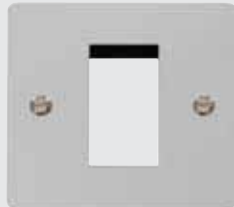

310

See our dedicated New Media™ section for more information on the range of New Media™ modules available.

Unfurnished Plates - New Media™

- **310** 1 Gang New Media™ Unfurnished Plate - 1 Aperture
- **311** 1 Gang New Media™ Unfurnished Plate - 2 Apertures
- **312** 2 Gang New Media™ Unfurnished Plate - 4 Apertures

All plates supplied with black and white gaskets where applicable. *Excludes BN Finish

Back Box Depth: Dependant on module used
Dimensions: 1 Gang: (88mm x 88mm x 1.3mm*), 2 Gang: (146mm x 88mm x 1.3mm*) *Excluding gasket

Understanding the code:
FP - Plate Style BS - Plate Finish 310 - Product No.
BS Brushed Stainless, BN Black Nickel, PN Pearl Nickel, CH Polished Chrome and SS Stainless Steel

essentials™

For the complete range of back boxes see Essentials™ page m4.

Galvanised Steel Back Boxes

- **WA092** 1 Gang 16mm Deep Galvanised Steel K.O. Box
- **WA093** 1 Gang 25mm Deep Galvanised Steel K.O. Box
- **WA094** 2 Gang 25mm Deep Galvanised Steel K.O. Box
- **WA095** 1 Gang 35mm Deep Galvanised Steel K.O. Box
- **WA096** 2 Gang 35mm Deep Galvanised Steel K.O. Box
- **WA097** 1 Gang 47mm Deep Galvanised Steel K.O. Box
- **WA098** 2 Gang 47mm Deep Galvanised Steel K.O. Box
- **WA099** 1 + 1 35mm Deep Dual Accessory Box
- **WA102** 1 + 2 35mm Deep Dual Accessory Box

Longer Fixing Screws

- **SP640BN** Define® 3.5mm Dia. 40mm Long Screws (Bag 100)
- **SP640CH** Define® 3.5mm Dia. 40mm Long Screws (Bag 100)
- **SP622** Define® M3.5 Security Screw 22mm Long (Bag 100)
- **SP623** Standard M3.5 Security Screw 50mm Long (Bag 100)
  SP622 and SP623 Require 2mm security allen key/driver.