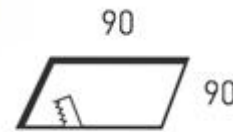

### Description

Recessed adjustable downlight  
Retractable head design allows for a range of installation applications  
Full 360degrees head rotation and 90degrees tilting capability  
Exceeds performance of 50W AR111 lamp  
Black trim provides excellent glare control  
Steel housing with diecast aluminium body for excellent thermal management  
Remote driver with plug and play connection  
LED lifespan L70 50,000 hours  
Non-dimmable