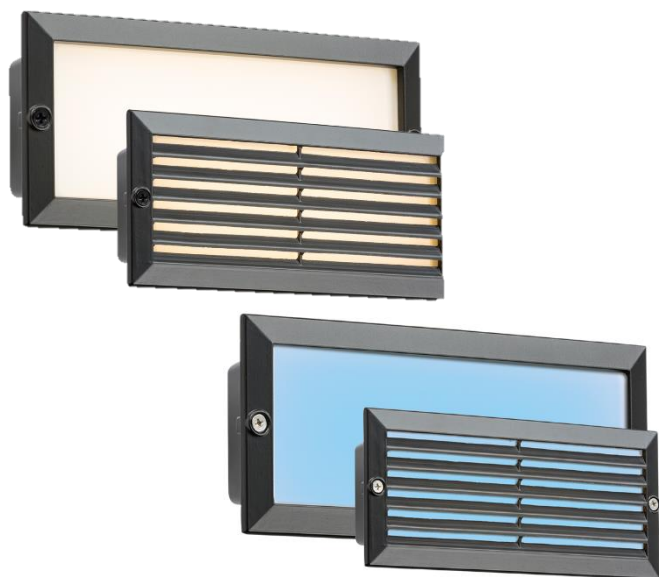

### BLED5Bx

230V IP54 LED Recessed  
Brick Light with Black Fascia

[www.mlaccessories.co.uk](http://www.mlaccessories.co.uk)

MLA PART CODE	BLED5BW	BLED5BB
DESCRIPTION	230V IP54 LED Recessed Brick Light with Black Fascia	
FINISH	Black	
NETT WEIGHT (KG)	0.45	
DIMENSIONS (MM)	Length – 235 Height – 101 Recessed Depth – 70	
CUT-OUT (MM)	W/H/D – 226 x 86 x 70	
WATTAGE (W)	5	
LAMP TYPE	LED	
LUMENS (LM)	110 ±5%	80 ±5%
EFFICACY (LM/W)	22	16
CCT	3500	
LED COLOUR	White	Blue
CRI	>80	
CIRCUIT WATTAGE (W)	4.98	4.78
RUNNING CURRENT (A)	0.054	
POWER FACTOR	>0.5	
BEAM ANGLE	150°	
LIFE SPAN (HRS)	30,000	
INPUT VOLTAGE	Mains 230V 50Hz	
CONSTRUCTION	Die-cast Aluminium & Glass	
CLASS	Class I	
IP RATING	IP54	
DIMMABLE	No	
WARRANTY	3 years	
ORIGIN OF MANUFACTURE	China	
DECLARATION OF CONFORMITY (HELD ON FILE)	Yes	
MANUFACTURED IN ACCORDANCE WITH	BS EN 60598	
EAN	5055832943952	5055832944133