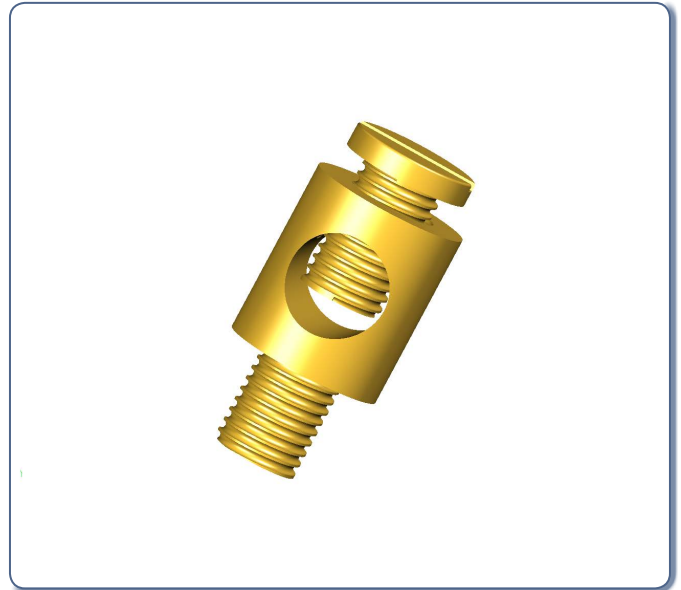

BES - BRASS EARTH STUD

Description :

BES - M4 Brass Earth Stud

Finish :

Self Colour

Material :

Brass

Packaging :

Packed in qty 100

Additional Notes :

Comprises of Earth body and screw

Isometric view

Top view

Side view

Side view

All Dimensions in mm (unless otherwise stated)