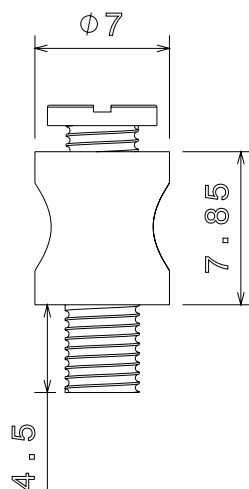

BES - BRASS EARTH STUD

Description :

BES - M4 Brass Earth Stud

Finish :

Self Colour

Material :

Brass

Packaging :

Packed in qty 100

Additional Notes :

Comprises of Earth body and screw

Isometric view

Top view

Side view

Side view

All Dimensions in mm (unless otherwise stated)