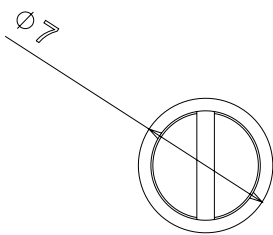

BES - BRASS EARTH STUD

Description :

BES - M4 Brass Earth Stud

Finish :

Self Colour

Material :

Brass

Packaging :

Packed in qty 100

Additional Notes :

Comprises of Earth body and screw

Isometric view

Top view

Side view

Side view

All Dimensions in mm (unless otherwise stated)