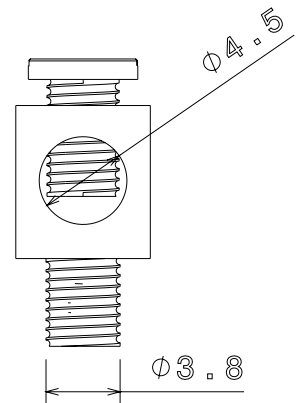

BES - BRASS EARTH STUD

Description :

BES - M4 Brass Earth Stud

Finish :

Self Colour

Material :

Brass

Packaging :

Packed in qty 100

Additional Notes :

Comprises of Earth body and screw

Isometric view

Top view

Side view

Side view

All Dimensions in mm (unless otherwise stated)