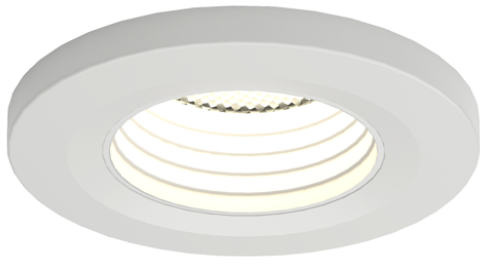

Category	Downlights
Application	Ancillary, Hospitality, Residential, Retail
Specification	Architectural

Prism Pro Mini Anti Glare Bezel

Prism Pro Mini CCT Anti Glare White Trim with White Insert

Code: APRIPMINIAG/BZ/WW

PRODUCT FEATURES

- Prism Pro Mini CCT Anti Glare White Trim with White Insert

GENERAL INFORMATION

Product Weight without Packaging	0.01
----------------------------------	------

TECHNICAL INFORMATION

Colour / Finish	White
Internal / External	Internal
Diameter	55 mm
Height	15 mm