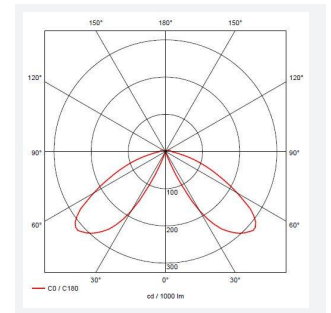

PRODUCT FEATURES

- Robust die-cast aluminium bollard with a choice of textured finishes suitable for commercial applications
- Supplied c/w expansion bolts for mounting
- Half-shield lens option to offer single direction output
- Non-dimmable

GENERAL INFORMATION	
Wattage	21W
Lumens Delivered	800lm
Lm/W	37lm/W
Beam Angle	36°
CRI	80
CCT	3000K
Input	220/240V
Operating Temp	-10°C - 40°C
SDCM	5

TECHNICAL INFORMATION	
Light Source	LED
Colour / Finish	Rust
IP Rating	IP65
Class Protection	1
Internal / External	External
Surface / Recessed / Suspended	Floor
Lumen Depreciation	L80 50,000h
Warranty (Years)	5
CE Mark	Yes
Height	955 mm