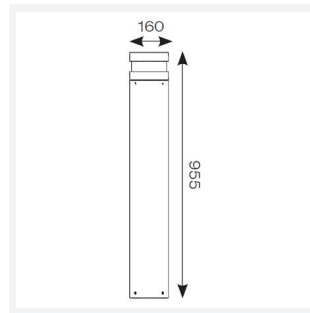

Avio

Avio Bollard 955mm Cool White Rust
Code: AAVIO/900/RU/CW

Category	Bollards
Application	Hospitality, Outdoor, Residential, Retail
Specification	Architectural

PRODUCT FEATURES

- Robust die-cast aluminium bollard with a choice of textured finishes suitable for commercial applications
- Supplied c/w expansion bolts for mounting
- Half-shield lens option to offer single direction output
- Non-dimmable

GENERAL INFORMATION	
Wattage	21W
Lumens Delivered	800lm
Lm/W	37lm/W
Beam Angle	36°
CRI	80
CCT	3000K
Input	220/240V
Operating Temp	-10°C - 40°C
SDCM	5

TECHNICAL INFORMATION	
Light Source	LED
Colour / Finish	Rust
IP Rating	IP65
Class Protection	1
Internal / External	External
Surface / Recessed / Suspended	Floor
Lumen Depreciation	L80 50,000h
Warranty (Years)	5
CE Mark	Yes
Height	955 mm