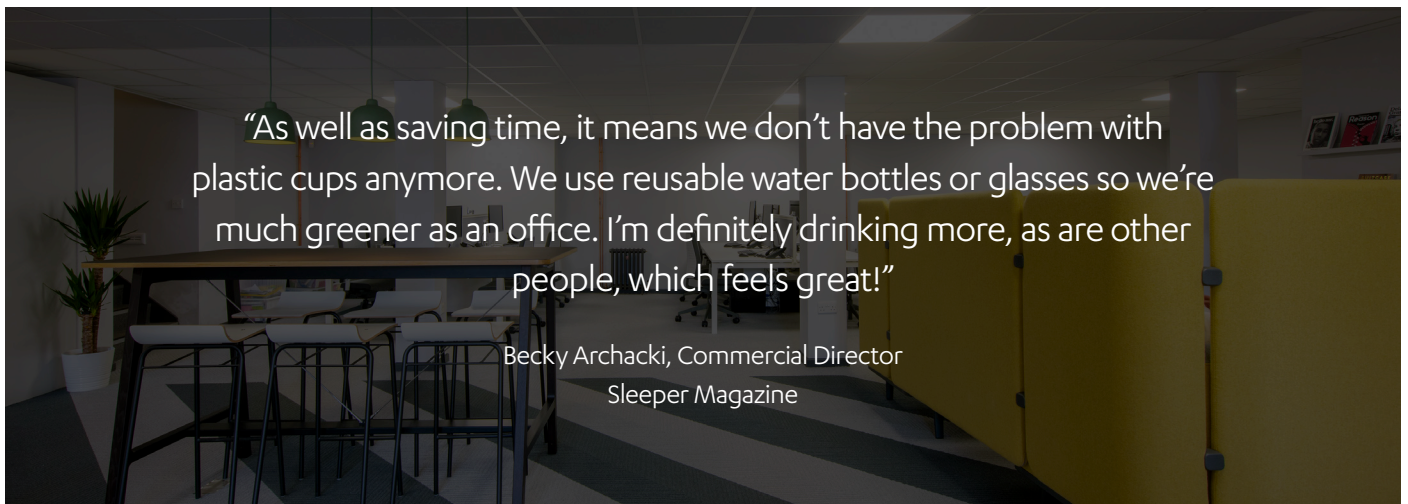

The results

Learn more at specify.zipwater.co.uk/case-studies
or get in touch at +44 3456 005 005