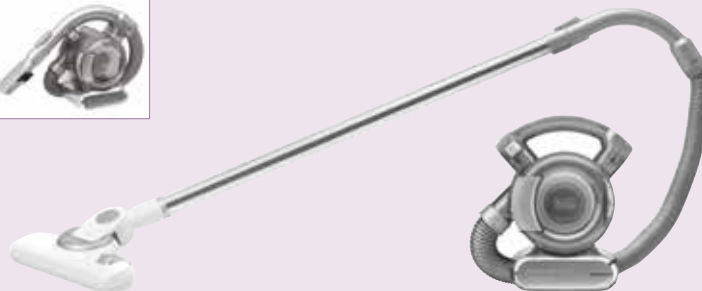

Dustbuster® Flexi Hand Vac

PD1820LF Dustbuster® Flexi Hand Vac with integrated flexible hose and triple action filtration. Supplied with the Floor Extension Kit which allows you to clean hard floors and small carpeted areas.

- Input Power: 25W
- Suction Pressure: 541mm/Water
- Air Flow: 1062 L/min.
- Dustbowl Capacity: 560ml

Code	TSI	Voltage	List
B/DPD1820LF	406196893	18V	£146.84