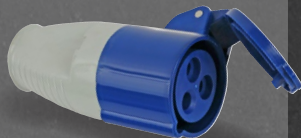

VOLTS	AMPS
240V	16A

FPPSOC16AMP
406369332

List £4.62