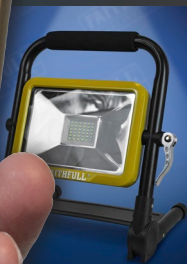

Follow us online!

Extendable LED Twin Sitalight