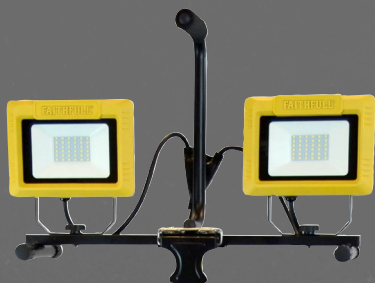

# LED Twin Tripod Site Light

- Impact resistant glass lens
- Easily converted to floor light
- Quick release mechanism
- Adjustable height and angle
- Low running temperature
- Energy saving LED
- Telescopic stand