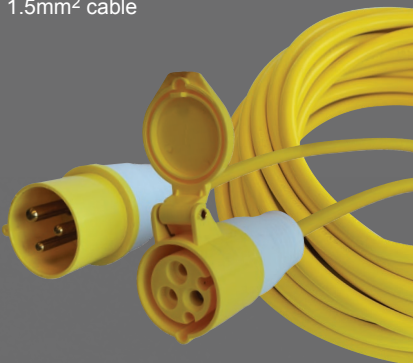

Trailing Lead

14M
CABLE

- Fully unwound: 1750W 16A
- Fully wound: 330W 3A
- 1.5mm² cable

	VOLTS	AMPS
●	110V	16A
● ●		

FPPTL14ML / 406369387

List £24.70