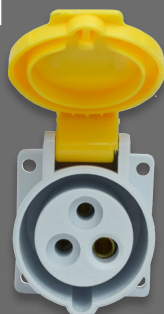

Panel Socket

IP44

BSEN60309

VOLTS	AMPS
110V	16A

FPPANSOC16
407897256

List £5.52