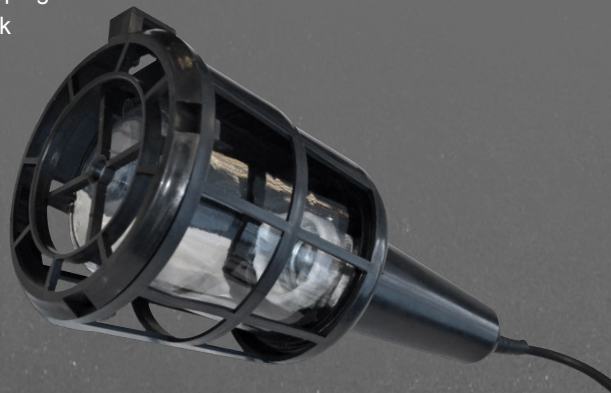

Bulb not supplied.
Suitable LED bulbs are available. See page 23.