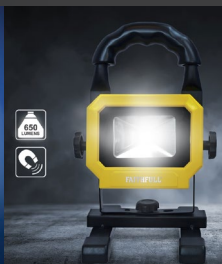

Follow us online!

Extendable LED Twin Sitalight