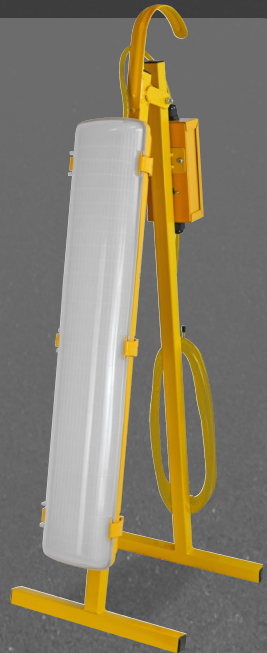

LED Folding Plasterers Light

- Super bright SMD LED's
- Two power outlets for 'in-series' linking
- Polycarbonate housing and diffuser
- 3M cable and approved plug
- Folding leg stand
- Suspension hook

IN SERIES LINKING

3M CABLE