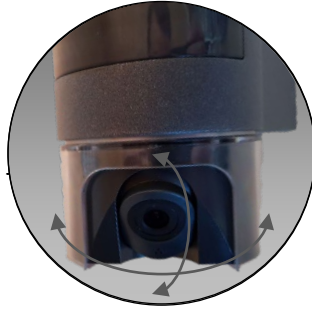

# Features CAM light

High-quality  
opal glass

Durable  
aluminum housing  
color anthracite

Elegant  
soft light start

Dimmable night light  
0-30%

Motion detector with 180° detection (2  
pyros) and 10m range

Fits perfectly into the design

Easy installation:  
Only power and WiFi required

Dimmable all-round  
LED light with 3000K

# Features Communication

Camera manually rotatable and swiveling

Audiovisual door communication via WiFi

Settings via a free app

Available for Android and iOS

Whether at home or on the road

Always be at the front door