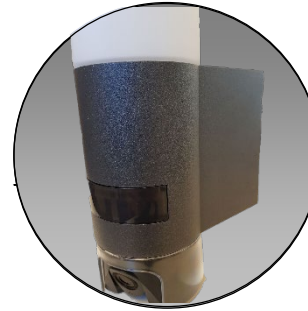

# Cam-Light

---

- Easy retrofitting of the door communication
- Camera sensor light on Wi-Fi basis
- High-quality Steinel brand lamp with aluminum and opal glass
- 180° detection with 10m range
- Free app with no follow-up costs for Android and IOS
- Trade £242.80

# Features CAM light

High-quality  
opal glass

Durable  
aluminum housing  
color anthracite

Elegant  
soft light start

Dimmable night light  
0-30%

Motion detector with 180° detection (2  
pyros) and 10m range

Fits perfectly into the design

Easy installation:  
Only power and WiFi required

Dimmable all-round  
LED light with 3000K