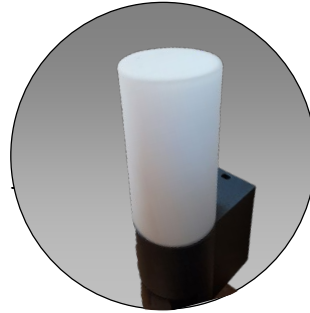

# Cam-Light

---

- Easy retrofitting of the door communication
- Camera sensor light on Wi-Fi basis
- High-quality Steinel brand lamp with aluminum and opal glass
- 180° detection with 10m range
- Free app with no follow-up costs for Android and IOS
- Trade £242.80

# Features CAM light

High-quality  
opal glass

Durable  
aluminum housing  
color anthracite

Elegant  
soft light start

Dimmable night light  
0-30%

Motion detector with 180° detection (2  
pyros) and 10m range

Fits perfectly into the design

Easy installation:  
Only power and WiFi required

Dimmable all-round  
LED light with 3000K