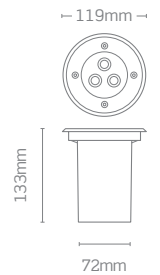

NiteLED Walkover

High efficiency LED in-ground light

✓ **2 year**
Product guarantee

- LED in-ground light with matching colour temperature and finish to the NiteLED™ range
- Ultra low energy 3W & 6W LEDs
- External base fixing for faster installation
- High quality stainless steel construction
- Cool to touch
- Zero maintenance, no need to relamp
- Supplied pre-wired

✓ JC39414

✓ JC39415

CLASSIFICATION

⊕ Class 1
IP67 | 240V

LED

4000K | CRI: Ra (70)

FINISH

Stainless steel

CONSTRUCTION

Mounting box - Polycarbonate
Housing - Die-cast aluminium
Trim - AISI - 316 stainless steel
Diffuser - Heat resistant clear glass

CUTOUT SIZES

JC39414 - 136mm (W) x 125mm (D)
JC39415 - 105mm (W) x 185mm (D)

JC39415

JC39414

CODE	DESCRIPTION	WATT	LUMENS
JC39414	NiteLED™ Walkover	6W	360
JC39415	NiteLED™ Walkover	3W	180