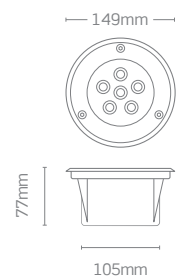

JC39414

CODE	DESCRIPTION	WATT	LUMENS
JC39414	NiteLED™ Walkover	6W	360
JC39415	NiteLED™ Walkover	3W	180