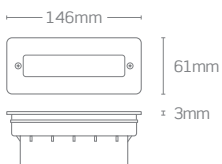

FINISH

Stainless steel

CONSTRUCTION

Body - Polycarbonate
Diffuser - Clear acrylic
Cover - Stainless steel

CUTOUT

140mm (W) x 57mm (H) x 60mm (D)

Elegenti LED Step Light

Recessed step light for pathway lighting

CONSTRUCTION

Mounting box - Polycarbonate
Housing - Die-cast aluminium
Trim - AISI - 316 stainless steel
Diffuser - Heat resistant clear glass

CUTOUT SIZES

JC39414 - 136mm (W) x 125mm (D)
JC39415 - 105mm (W) x 185mm (D)