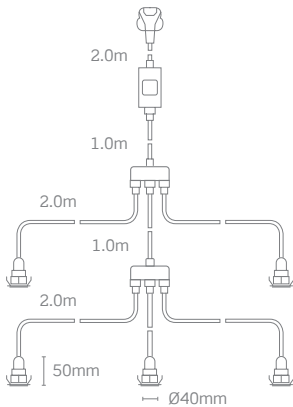

CONSTRUCTION

Mounting box - Polycarbonate
Housing - Die-cast aluminium
Trim - AISI - 316 stainless steel
Diffuser - Heat resistant clear glass

CUTOUT SIZES

JC39414 - 136mm (W) x 125mm (D)
JC39415 - 105mm (W) x 185mm (D)

Brushed aluminium

CONSTRUCTION

Body - Spun aluminium
Diffuser - Clear glass

CUTOUT SIZES

Ø35mm

Supplied with fitted 3-pin plug
for use with weatherproof
power socket.

Charon LED Deck Lights

LED deck lighting kit

2 year
Product guarantee

- LED deck lights supplied as kits with 5 heads per kit
- 6 LED chips per head - 0.5W
- 35,000 hours average life
- Cool to touch
- Drivers and cables included

✓ JC71054

CODE
JC71054