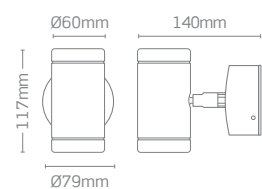

WATT **LUMENS**
6W 270 x 2

204 Exterior Recessed

jcc.co.uk

JC71126

CLASSIFICATION

Class 2 
IP68 | 240V

LED

6000K | CRI: Ra (75)
Blue

CONSTRUCTION

Mounting box - Polycarbonate
Housing - Die-cast aluminium
Trim - AISI - 316 stainless steel
Diffuser - Heat resistant clear glass

CUTOUT SIZES

JC39414 - 136mm (W) x 125mm (D)
JC39415 - 105mm (W) x 185mm (D)

Brushed aluminium

CONSTRUCTION

Body - Spun aluminium
Diffuser - Clear glass

CUTOUT SIZES

Ø35mm

Supplied with fitted 3-pin plug
for use with weatherproof
power socket.

Charon LED Deck Lights

LED deck lighting kit

DESCRIPTION
LED 5 light kit white

WATT
0.5W per head

LUMENS
15 per head