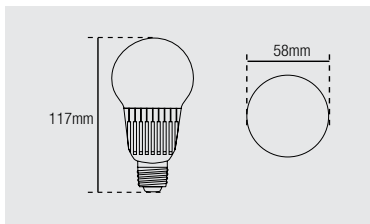

Technical Information

Not suitable for dimming
Perfect replacement for
incandescent GLS lamps

Cap Option - **B22:** INL-21528

A+