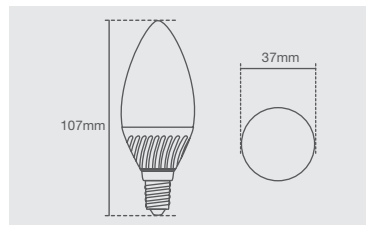

Technical Information

Not suitable for dimming
Perfect replacement for
incandescent candle lamps

Cap Options - **B22:** INL-21513
E27: INL-21511

A+