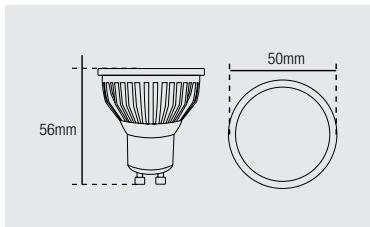

## 4.5W LED Dimmable GU10 Warm White

Model: INL-21506  
 Cap Type: GU10  
 Light Source: LED  
 Diameter (mm): 50  
 Height (mm): 56  
 Colour Temp: 3000K  
 Wattage: 4.5W  
 Voltage: 230-240V  
 Lumens: 350  
 Lifetime: 50000 Hours  
 Pf: >0.4  
 Ra: ≥80  
 Beam Angle: 90°

## 4.5W LED Dimmable GU10 Cool White

Model: INL-21505  
 Cap Type: GU10  
 Light Source: LED  
 Diameter (mm): 50  
 Height (mm): 56  
 Colour Temp: 6000K  
 Wattage: 4.5W  
 Voltage: 230-240V  
 Lumens: 350  
 Lifetime: 50000 Hours  
 Pf: >0.4  
 Ra: ≥80  
 Beam Angle: 90°