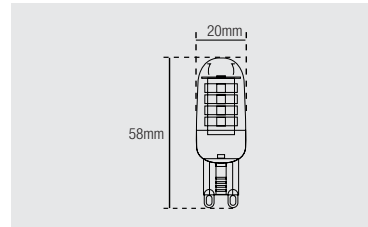

**3W LED E14
Mini Globe
Warm White**

Model: INL-21516
Cap Type: Small Edison Screw
Light Source: LED
Diameter (mm): 45
Height (mm): 80
Colour Temp: 3000K
Wattage: 3W
Voltage: 230-240V
Lumens: 230
Lifetime: 50000 Hours
Pf: >0.4
Ra: ≥80
Beam Angle: 180°

Technical Information
Not suitable for dimming
Perfect replacement for
incandescent R45 round lamps

Cap Options - B22: INL-21520
E27: INL-21518