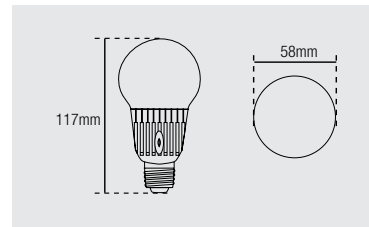

Amber Squirrel Glass Envelope with E27 to G9 Converter

Model: INL-21743
Cap Type: Edison Screw
Light Source: Halogen/LED G9
Diameter (mm): 70
Height (mm): 138

Filament lamp style glass envelopes are supplied complete with an ES to G9 converter. This product is ideally suited for enhancing the look of existing external and internal lighting.

The INLIGHT LED G9 perfectly complements this product

Technical Information
Not suitable for dimming
Perfect replacement for
incandescent filament lamps

Colour Option - Clear: INL-21742