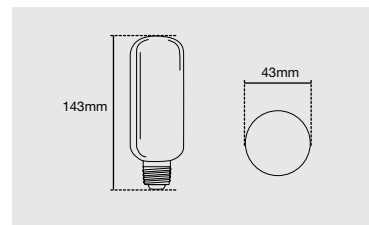

7W LED E27 GLS with Dusks Till Dawn Sensor Warm White

Model: INL-21524
Cap Type: Edison Screw
Light Source: LED
Diameter (mm): 58
Height (mm): 117
Colour Temp: 3000K
Wattage: 7W
Voltage: 230-240V
Lumens: 560
Lifetime: 50000 Hours
Pf: >0.4
Ra: ≥80
Beam Angle: 320°

Technical Information
Not suitable for dimming
Perfect replacement for
incandescent GLS lamps

7W LED E27 GLS with Dusks Till Dawn Sensor Cool White

Model: INL-21523
Cap Type: Edison Screw
Light Source: LED
Diameter (mm): 58
Height (mm): 117
Colour Temp: 4000K
Wattage: 7W
Voltage: 230-240V
Lumens: 560
Lifetime: 50000 Hours
Pf: >0.4
Ra: ≥80
Beam Angle: 320°

Technical Information
Not suitable for dimming
Perfect replacement for
incandescent GLS lamps

Amber Squirrel Glass Envelope with E27 to G9 Converter

Model: INL-21743
Cap Type: Edison Screw
Light Source: Halogen/LED G9
Diameter (mm): 70
Height (mm): 138

Filament lamp style glass envelopes are supplied complete with an ES to G9 converter. This product is ideally suited for enhancing the look of existing external and internal lighting.

The INLIGHT LED G9 perfectly complements this product

Technical Information
Not suitable for dimming
Perfect replacement for
incandescent filament lamps

Colour Option - Clear: INL-21742

Clear Tubular Glass Envelope with E27 to G9 Converter

Model: INL-21744
Cap Type: Edison Screw
Light Source: Halogen/LED G9
Diameter (mm): 43
Height (mm): 143

Filament lamp style glass envelopes are supplied complete with an ES to G9 converter. This product is ideally suited for enhancing the look of existing external and internal lighting.

The INLIGHT LED G9 perfectly complements this product

Technical Information
Not suitable for dimming
Perfect replacement for
incandescent filament lamps