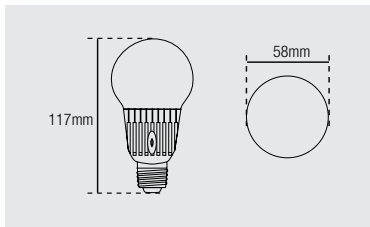

Amber Squirrel Glass Envelope with E27 to G9 Converter

Model: INL-21743
Cap Type: Edison Screw
Light Source: Halogen/LED G9
Diameter (mm): 70
Height (mm): 138

Filament lamp style glass envelopes are supplied complete with an ES to G9 converter. This product is ideally suited for enhancing the look of existing external and internal lighting.

The INLIGHT LED G9 perfectly complements this product

Technical Information
Not suitable for dimming
Perfect replacement for
incandescent filament lamps

Colour Option - Clear: INL-21742