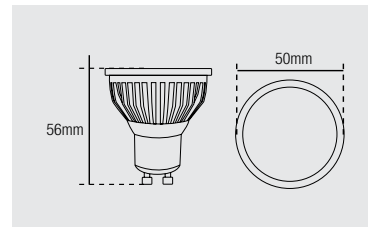

4.5W LED Dimmable GU10 Cool White

Model: INL-21505
Cap Type: GU10
Light Source: LED
Diameter (mm): 50
Height (mm): 56
Colour Temp: 6000K
Wattage: 4.5W
Voltage: 230-240V
Lumens: 350
Lifetime: 50000 Hours
Pf: >0.4
Ra: ≥80
Beam Angle: 90°

Technical Information
Suitable for dimming
Equivalent to 35 Watts