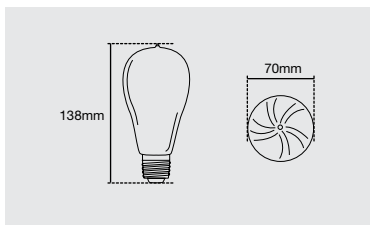

7W LED E27 GLS with Dusks Till Dawn Sensor Warm White

Model: INL-21524
Cap Type: Edison Screw
Light Source: LED
Diameter (mm): 58
Height (mm): 117
Colour Temp: 3000K
Wattage: 7W
Voltage: 230-240V
Lumens: 560
Lifetime: 50000 Hours
Pf: >0.4
Ra: ≥80
Beam Angle: 320°

Technical Information
Not suitable for dimming
Perfect replacement for
incandescent GLS lamps

7W LED E27 GLS with Dusks Till Dawn Sensor Cool White

Model: INL-21523
Cap Type: Edison Screw
Light Source: LED
Diameter (mm): 58
Height (mm): 117
Colour Temp: 4000K
Wattage: 7W
Voltage: 230-240V
Lumens: 560
Lifetime: 50000 Hours
Pf: >0.4
Ra: ≥80
Beam Angle: 320°

Technical Information
Not suitable for dimming
Perfect replacement for
incandescent GLS lamps

Amber Squirrel Glass Envelope with E27 to G9 Converter

Model: INL-21743
Cap Type: Edison Screw
Light Source: Halogen/LED G9
Diameter (mm): 70
Height (mm): 138

Filament lamp style glass envelopes are supplied complete with an ES to G9 converter. This product is ideally suited for enhancing the look of existing external and internal lighting.

The INLIGHT LED G9 perfectly complements this product

Technical Information
Not suitable for dimming
Perfect replacement for
incandescent filament lamps

Colour Option - Clear: INL-21742

Clear Tubular Glass Envelope with E27 to G9 Converter

Model: INL-21744
Cap Type: Edison Screw
Light Source: Halogen/LED G9
Diameter (mm): 43
Height (mm): 143

Filament lamp style glass envelopes are supplied complete with an ES to G9 converter. This product is ideally suited for enhancing the look of existing external and internal lighting.

The INLIGHT LED G9 perfectly complements this product

Technical Information
Not suitable for dimming
Perfect replacement for
incandescent filament lamps