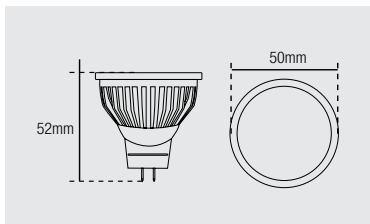

4.5W LED MR16 Warm White

Model: INL-21508
Cap Type: GU5.3
Light Source: LED
Diameter (mm): 50
Height (mm): 52
Colour Temp: 3000K
Wattage: 4.5W
Voltage: 12V
Lumens: 350
Lifetime: 50000 Hours
Pf: >0.4
Ra: ≥80
Beam Angle: 90°

Technical Information
Not suitable for dimming
Equivalent to 35 Watts
Compatible with most low voltage transformers