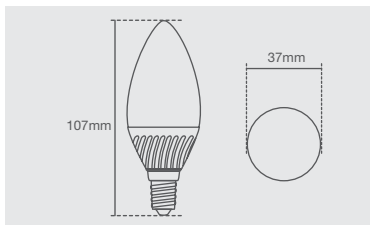

Technical Information

Not suitable for dimming
Perfect replacement for
incandescent candle lamps

Cap Options - **B22:** INL-21514
E27: INL-21512

A+