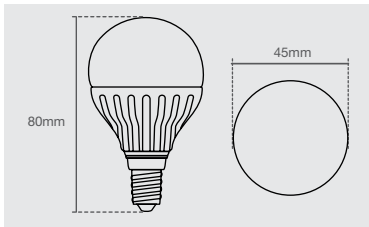

**3W LED E14
Mini Globe
Cool White**

Model: INL-21515
Cap Type: Small Edison Screw
Light Source: LED
Diameter (mm): 45
Height (mm): 80
Colour Temp: 4000K
Wattage: 3W
Voltage: 230-240V
Lumens: 230
Lifetime: 50000 Hours
Pf: >0.4
Ra: ≥80
Beam Angle: 180°

Technical Information
Not suitable for dimming
Perfect replacement for
incandescent R45 round lamps

Cap Options - B22: INL-21519
E27: INL-21517