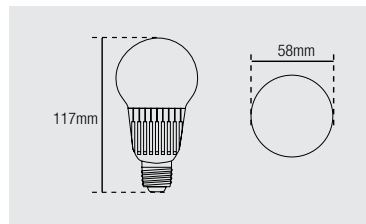

Technical Information

Not suitable for dimming
Perfect replacement for
incandescent GLS lamps

Cap Option - **B22:** INL-21527

A+