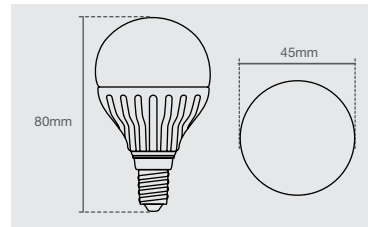

*specifications subject to change without notice