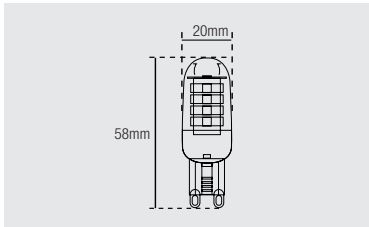

**2.5W LED G9
Capsule
Cool White**

Model: INL-21521
Cap Type: G9
Light Source: LED
Diameter (mm): 20
Height (mm): 58
Colour Temp: 4000K
Wattage: 2.5W
Voltage: 230-240V
Lumens: 250
Lifetime: 40000 Hours
Pf: >0.4
Ra: ≥80
Beam Angle: 270°

Technical Information
Not suitable for dimming
Perfect replacement for
halogen G9 capsule