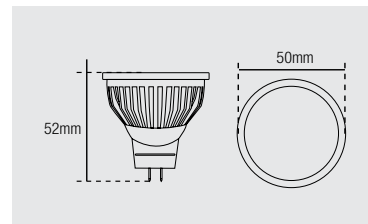

4.5W LED MR16 Cool White

Model: INL-21507
Cap Type: GU5.3
Light Source: LED
Diameter (mm): 50
Height (mm): 52
Colour Temp: 6000K
Wattage: 4.5W
Voltage: 12V
Lumens: 350
Lifetime: 50000 Hours
Pf: >0.4
Ra: ≥80
Beam Angle: 90°

Technical Information
Not suitable for dimming
Equivalent to 35 Watts
Compatible with most low voltage transformers