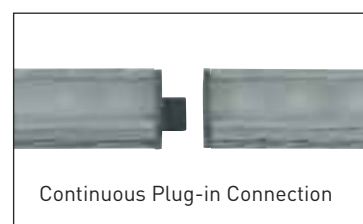

Code	Lamp	Description	Length	Width	Depth
AAXLED/30/CW	LED	4.5W-Cool White	300	20	12
AAXLED/30/WW	LED	4.5W-Warm White	300	20	12
AAXLED/50/CW	LED	7.5W-Cool White	500	20	12
AAXLED/50/WW	LED	7.5W-Warm White	500	20	12
AAXLED/90/CW	LED	13W-Cool White	900	20	12
AAXLED/90/WW	LED	13W-Warm White	900	20	12

Accessories	Code	Description
	AAXLED/ML	1500mm Mains Lead
	AAXLED/250LL	250mm Link Lead
	AAXLED/500LL	500mm Link Lead
	AAXLED/1000LL	1000mm Link Lead

	AD30W/12V	30W 12V LED Driver
	AD75W/12V	75W 12V LED Driver

LED Information

Total (Watts)	4.5W 7.5W 13W
Lumens Cool White	205lm 350lm 650lm
Lumens Warm White	185lm 315lm 585lm
CCT	5500K 3000K
Input	12V DC