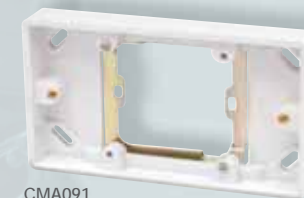

CMA084

CMA089

CMA091

CMA175

CMA176

New Media™ Modular Plates

- CMA310 Single Plate Single Aperture For Media Modules
- CMA311 Single Plate Twin Aperture For Media Modules
- CMA312 Twin Plate Quad Aperture For Media Modules

For a complete range of New Media™ modules please see our dedicated New Media™ catalogue.

Selecting from a range of module inserts covering all manner of media transfer, the installer will now be able to configure their own arrangement of TV, radio or satellite reception, plus speaker, telephone and data outlets. All modules can be inserted into single or double wall plates, fitted onto standard switch and socket boxes.

All New Media™ plates are suitable for use with standard Euro Module inserts.

Moulded Pattress Boxes

- CMA080 1 Gang 16mm Deep Pattress Box with Earth Terminal
- CMA081 1 Gang 25mm Deep Pattress Box
- CMA082 2 Gang 25mm Deep Pattress Box
- CMA083 1 Gang 35mm Deep Pattress Box
- CMA084 2 Gang 35mm Deep Pattress Box
- CMA085 1 Gang 47mm Deep Pattress Box with Earth Terminal
- CMA086 2 Gang 47mm Deep Pattress Box with Cable Restraint and Earth Terminal
- CMA089 Dual accessory 29mm deep Surface Pattress