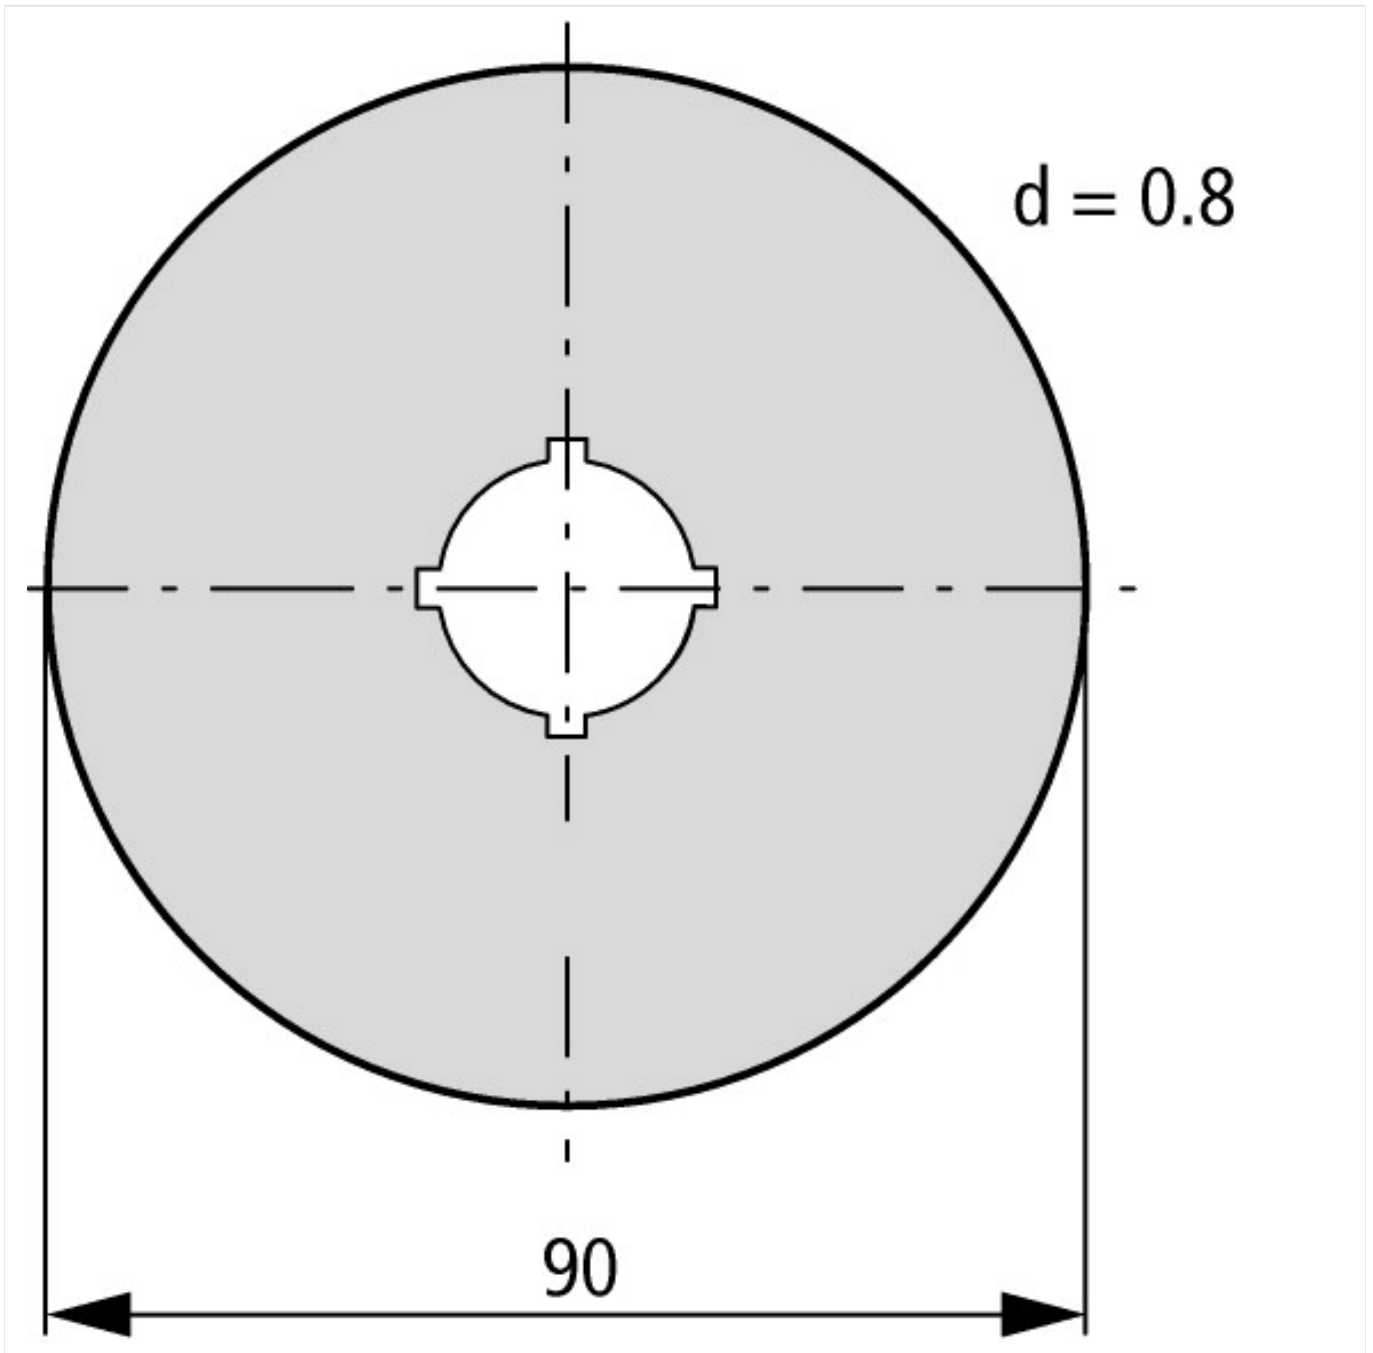

Emerg.stop label

Part no.

M22-XAK1

Article no.

216465

Powering Business Worldwide™

Delivery programme

Product range			RMQ-Titan (drilling dimensions 22.5 mm)
Basic function			Accessories
Basic function accessories			Emergency-stop labels
Single unit/Complete unit			Single unit
Form			Diameter = 90 mm
Inscription			NOT-AUS, EMERGENCY STOP, ARRÊT D'URGENCE, EMERGENZA
Name			Four languages
Language			de, en, fr, it
Colour			
			RAL 1004
			
RAL Value			RAL 1004
Protection type			IP66
Connection to SmartWire-DT			no
Notes			
Lettering black			

Approvals

Degree of Protection

UL/CSA Type 3R, 4X, 12, 13

Technical data ETIM 4.0

Height			90
External diameter		mm	90
Width		mm	90
ISO symbol inscription			-
Form			Round
Inscription			-
Color			yellow

Dimensions