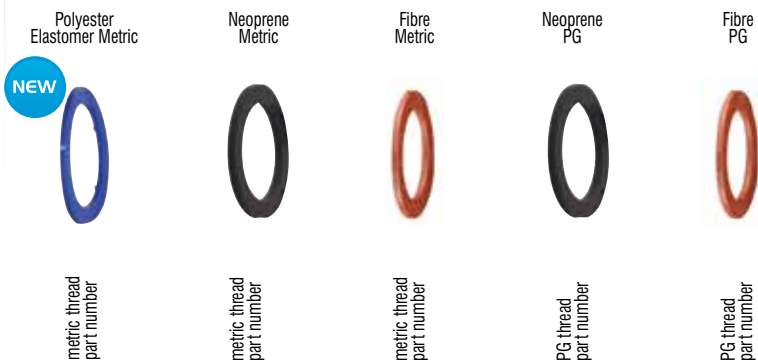

**stop plug**

nylon metric black

metric part number

SP-M12*
SP-M16
SP-M20
SP-M25
SP-M32

**stop plug**

nylon PG

PG part number

SP-PG7*
SP-PG9
SP-PG11
SP-PG13
SP-PG16
SP-PG21
SP-PG29

# add B or G to specify colour. eg. LM20-NB for Black

**sealing washers**

Polyester Elastomer, Neoprene and fibre face sealing washers

metric thread part number	metric thread part number	metric thread part number	PG thread part number	PG thread part number
RSW16	SW12	FW12	SWPG7	FWPG7
RSW20	SW16	FW16	SWPG9	FWPG9
RSW25	SW20	FW20	SWPG11	FWPG11
RSW32	SW25	FW25	SWPG13	FWPG13
RSW40	SW32	FW32	SWPG16	FWPG16
RSW50	SW40	FW40	SWPG21	FWPG21
RSW63*	SW50	FW50	SWPG29	FWPG29
	SW63	FW63	SWPG36	FWPG36
			SWPG42	
			SWPG48	FWPG48