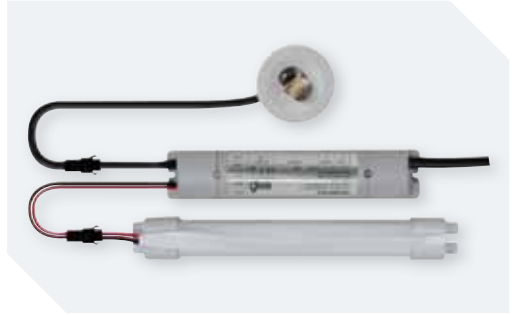

- 5500K Colour Temperature
- High Power 3W LED
- Aluminium bezel
- Recessed Mounted
- Charge and Discharge Protection
- Green LED indicator
- 3 Hours Emergency Duration
- Emergency light output - 105 Lumen output
- 4.8V 1800MAH Battery
- IP20 Rating
- BS EN 60598-2-22
- Weight- 0.4Kg

EM3WNMCDLK

LED 3W Emergency Corridor Lens Downlight

Mounting Height	Axial/ Wall	Axial/ Axial	Transverse/ Axial	Transverse/ Transverse	Transverse/ Wall
2.0m	1.5	7.6	8.4	9.1	4.1
2.5m	1.6	4.3	7.5	10.6	4.8
3.0m	1.8	4.2	8.2	12.2	5.3

Illuminance values based on a maintenance factor of 0.85

Photometric spacing data 1 Lux (centre to centre in metres on emergency escape routes)

- 5500K Colour Temperature
- High Power 3W LED
- Aluminium bezel
- Recessed mounting
- Charge and discharge protection
- Green LED Indicator
- 3 Hours Emergency Duration
- Emergency light output - 138 Lumens
- 4.8V 1800mAH NI-CAD Battery
- IP20 Rating
- BS EN 60598-2-22
- Weight- 0.4Kg

EM3WNMDLK

LED 3W Emergency Open Lens Downlight

Mounting Height	Axial/ Wall	Axial/ Axial	Transverse/ Axial	Transverse/ Transverse	Transverse/ Wall
2.0m	2.9	7.2	7.1	7.2	2.8
2.5m	3.1	7.7	7.6	7.7	2.9
3.0m	3.1	8.1	8.0	8.0	3.0