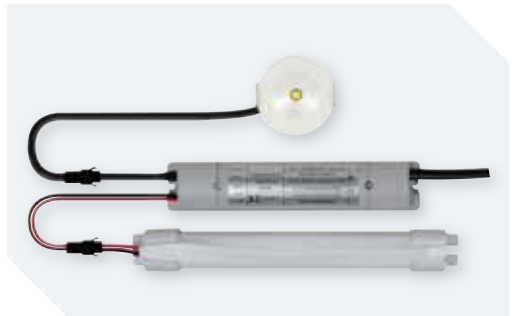

- 5500K Colour Temperature
- High Power 3W LED
- Aluminium bezel
- Recessed Mounted
- Charge and Discharge Protection
- Green LED indicator
- 3 Hours Emergency Duration
- Emergency light output - 105 Lumen output
- 4.8V 1800MAH Battery
- IP20 Rating
- BS EN 60598-2-22
- Weight- 0.4Kg

EM3WNMCDLK

LED 3W Emergency Corridor Lens Downlight

Mounting Height	Axial/ Wall	Axial/ Axial	Transverse/ Axial	Transverse/ Transverse	Transverse/ Wall
2.0m	1.5	7.6	8.4	9.1	4.1
2.5m	1.6	4.3	7.5	10.6	4.8
3.0m	1.8	4.2	8.2	12.2	5.3

Illuminance values based on a maintenance factor of 0.85

Photometric spacing data 1 Lux (centre to centre in metres on emergency escape routes)

- 5500K Colour Temperature
- High Power 3W LED
- Aluminium bezel
- Recessed mounting
- Charge and discharge protection
- Green LED Indicator
- 3 Hours Emergency Duration
- Emergency light output - 138 Lumens
- 4.8V 1800mAH NI-CAD Battery
- IP20 Rating
- BS EN 60598-2-22
- Weight- 0.4Kg

EM3WNMDLK

LED 3W Emergency Open Lens Downlight

Mounting Height	Axial/ Wall	Axial/ Axial	Transverse/ Axial	Transverse/ Transverse	Transverse/ Wall
2.0m	2.9	7.2	7.1	7.2	2.8
2.5m	3.1	7.7	7.6	7.7	2.9
3.0m	3.1	8.1	8.0	8.0	3.0