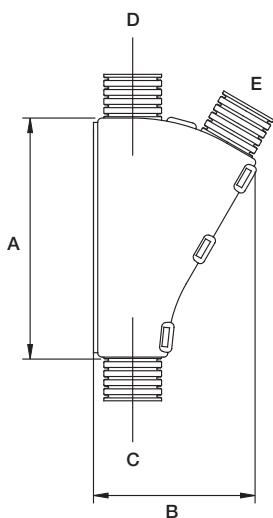

Non-metallic conduit systems

Accessories - Type Y, Hinged 'Y' Piece

Type Y
Hinged 'Y' Piece

Type Y

Hinged 'Y' Piece / Materials: Polyamide (Nylon) 66 / Colour: Black (BL) Only

	Part No.	Nominal Dimensions / Conduit Size				
		A	B	C	D	E
10Y	Y101010/BL	54.6mm	37.1mm	10mm	10mm	10mm
	Y101013/BL	54.6mm	37.1mm	10mm	10mm	13mm
	Y101210/BL	54.6mm	37.1mm	10mm	12mm	10mm
13Y	Y131010/BL	54.6mm	37.1mm	13mm	10mm	10mm
	Y131011/BL	54.6mm	37.1mm	13mm	10mm	11mm
	Y131310/BL	54.6mm	37.1mm	13mm	13mm	10mm
	Y131313/BL	54.6mm	37.1mm	13mm	13mm	13mm
16Y	Y161013/BL	54.9mm	39.8mm	16mm	10mm	13mm
	Y161310/BL	54.9mm	39.8mm	16mm	13mm	10mm
	Y161313/BL	54.9mm	39.8mm	16mm	13mm	13mm
	Y161610/BL	54.9mm	39.8mm	16mm	16mm	10mm
	Y161613/BL	54.9mm	39.8mm	16mm	16mm	13mm
21Y	Y211010/BL	42.8mm	41.0mm	21mm	10mm	10mm
	Y211310/BL	42.8mm	41.0mm	21mm	13mm	10mm
	Y211313/BL	42.8mm	41.0mm	21mm	13mm	13mm
	Y211610/BL	48.2mm	39.8mm	21mm	16mm	10mm
	Y211613/BL	48.2mm	39.6mm	21mm	16mm	13mm
	Y211616/BL	63.6mm	47.5mm	21mm	16mm	16mm
	Y212110/BL	57.9mm	44.9mm	21mm	21mm	10mm
	Y212113/BL	57.9mm	44.9mm	21mm	21mm	13mm
	Y212116/BL	63.6mm	47.5mm	21mm	21mm	16mm
28Y	Y282113/BL	54.0mm	48.8mm	28mm	21mm	13mm
	Y282116/BL	54.0mm	48.8mm	28mm	21mm	16mm
	Y282121/BL	76.5mm	60.0mm	28mm	21mm	21mm
	Y282810/BL	67.3mm	55.9mm	28mm	28mm	10mm
	Y282813/BL	67.3mm	55.9mm	28mm	28mm	13mm
	Y282816/BL	67.3mm	55.9mm	28mm	28mm	16mm
	Y282821/BL	76.5mm	60.0mm	28mm	28mm	21mm
	Y282828/BL	90.7mm	67.0mm	28mm	28mm	28mm
34Y	Y343416/BL	100.6mm	75.0mm	34mm	34mm	16mm
	Y343421/BL	100.6mm	76.0mm	34mm	34mm	21mm
	Y343434/BL	100.6mm	82.1mm	34mm	34mm	34mm

Fitting Characteristics

Snap Fit