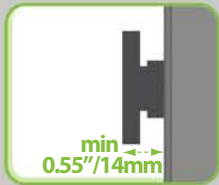

Essentials
TV WALL MOUNTS

**TECHNICAL DATA SHEET: LPSRFS400-RO
LOW PROFILE FLAT TO WALL TV MOUNT**

Simple, safe and attractive

The Ross Essentials series TV wall mounts offer a simple and elegant solution to wall mounting of a flat panel TV. They offer a range of adjustability features and articulation formats to suit every mounting situation and every customer preference for easy and convenient TV positioning.

Each format is available in a range of sizes to permit safe and efficient mounting of almost any brand of flat screen TV.

Features:

- Ultra low profile design mounts TV as close as possible to wall
- Built-in spirit level for accurate installation
- Easy hook-on mounting
- Pull-cord feature for easy release when dismantling TV
- Secure mount for safety and peace of mind

Technical Specifications:

Max Load	Distance from Wall		Swivel Range	Tilt Range	No. of Articulation Points	Mounting pattern	VESA Compatible:
	Max (Extended)	Min (folded)					
60Kg/132lbs	n/a	14mm/0.55"	n/a	n/a	0	Double Stud & Solid Wall	100x100-400x400

**DIMENSIONS & SPECIFICATIONS SHEET: LPSRFS400-RO
LOW PROFILE FLAT TO WALL TV MOUNT**

All dimensions are in mm

Packaging Information:

Product Number	Description	Product Packaging		Outer Packaging		
		Type	Barcode	Type	Qty in Box	Barcode
LPSRFS400-RO	Low Profile Flat to Wall TV Mount	Colour Gift Box	5015056 513577	Brown Outer with Label	10	5015056 400068