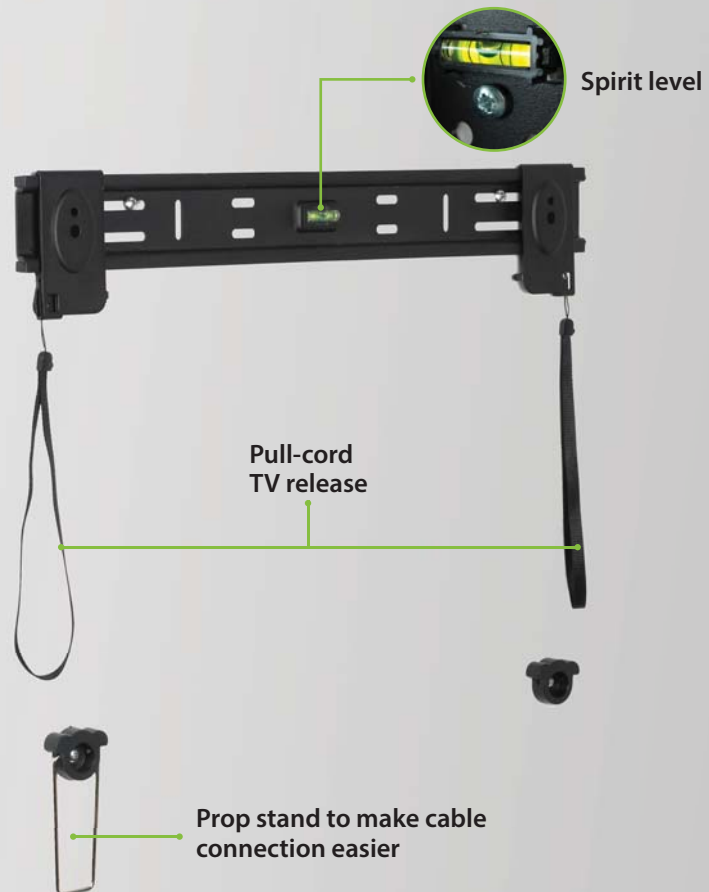

Essentials
TV WALL MOUNTS

**TECHNICAL DATA SHEET: LPSRFS400-RO
LOW PROFILE FLAT TO WALL TV MOUNT**

Simple, safe and attractive

The Ross Essentials series TV wall mounts offer a simple and elegant solution to wall mounting of a flat panel TV. They offer a range of adjustability features and articulation formats to suit every mounting situation and every customer preference for easy and convenient TV positioning.

Each format is available in a range of sizes to permit safe and efficient mounting of almost any brand of flat screen TV.

Features:

- Ultra low profile design mounts TV as close as possible to wall
- Built-in spirit level for accurate installation
- Easy hook-on mounting
- Pull-cord feature for easy release when dismantling TV
- Secure mount for safety and peace of mind

Technical Specifications:

Max Load	Distance from Wall		Swivel Range	Tilt Range	No. of Articulation Points	Mounting pattern	VESA Compatible:
	Max (Extended)	Min (folded)					
60Kg/132lbs	n/a	14mm/0.55"	n/a	n/a	0	Double Stud & Solid Wall	100x100-400x400

**DIMENSIONS & SPECIFICATIONS SHEET: LPSRFS400-RO
LOW PROFILE FLAT TO WALL TV MOUNT**

All dimensions are in mm

Packaging Information:

Product Number	Description	Product Packaging		Outer Packaging		
		Type	Barcode	Type	Qty in Box	Barcode
LPSRFS400-RO	Low Profile Flat to Wall TV Mount	Colour Gift Box	5015056 513577	Brown Outer with Label	10	5015056 400068