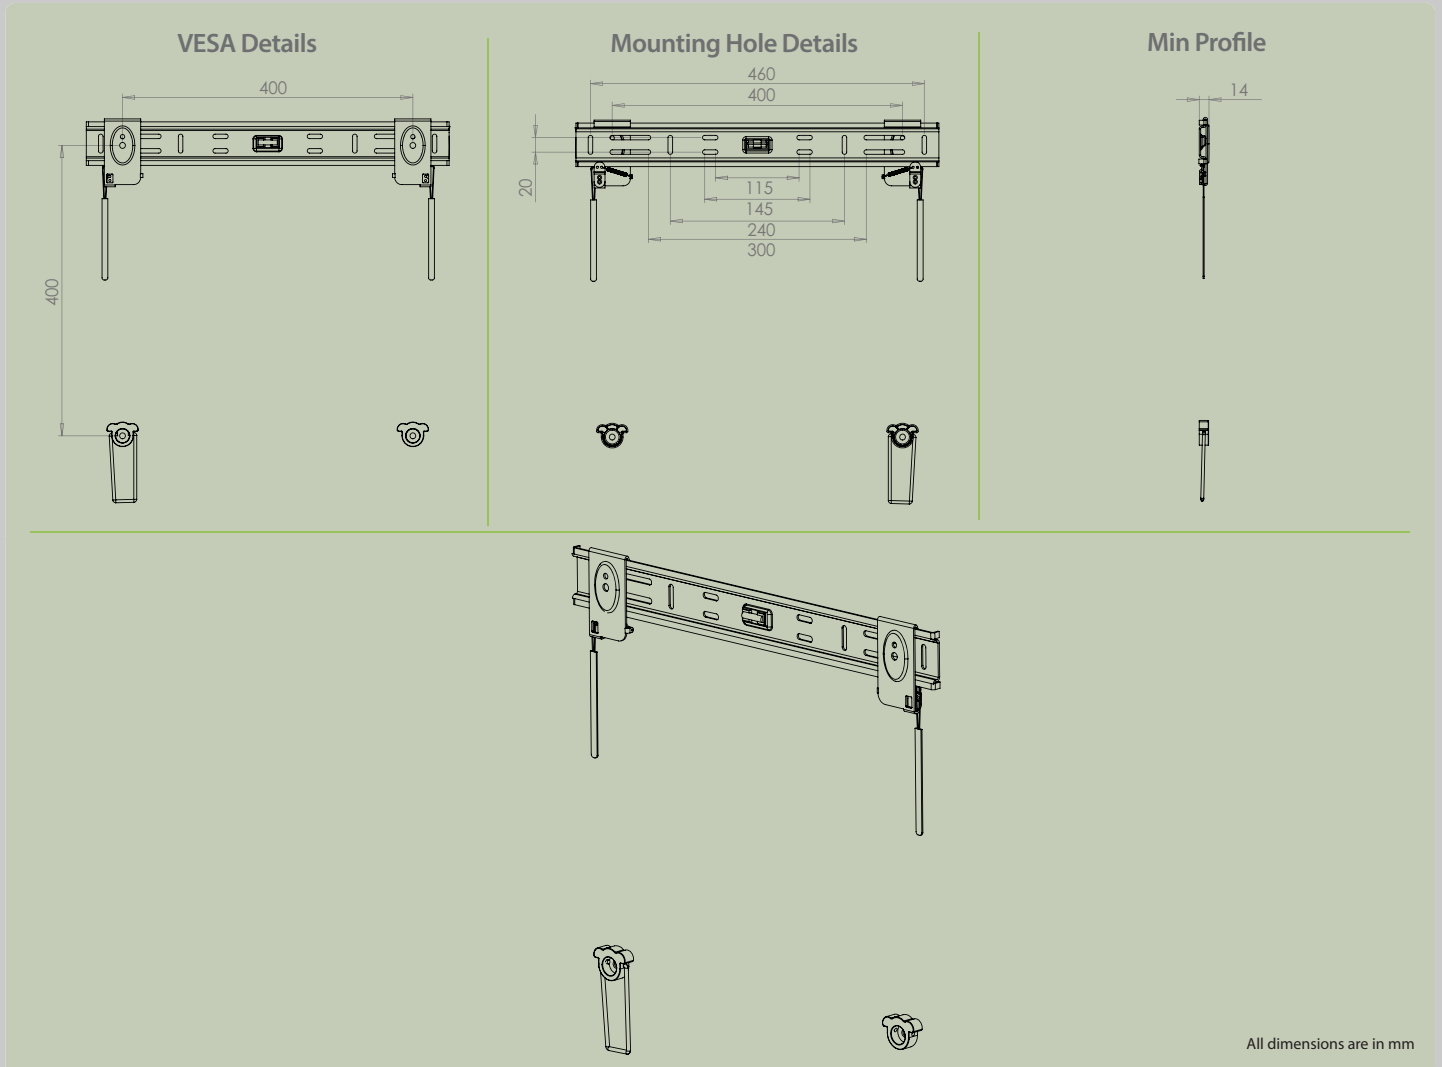

Essentials
TV WALL MOUNTS

**TECHNICAL DATA SHEET: LPSRFS400-RO
LOW PROFILE FLAT TO WALL TV MOUNT**

Simple, safe and attractive

The Ross Essentials series TV wall mounts offer a simple and elegant solution to wall mounting of a flat panel TV. They offer a range of adjustability features and articulation formats to suit every mounting situation and every customer preference for easy and convenient TV positioning.

Each format is available in a range of sizes to permit safe and efficient mounting of almost any brand of flat screen TV.

Features:

- Ultra low profile design mounts TV as close as possible to wall
- Built-in spirit level for accurate installation
- Easy hook-on mounting
- Pull-cord feature for easy release when dismantling TV
- Secure mount for safety and peace of mind

Technical Specifications:

Max Load	Distance from Wall		Swivel Range	Tilt Range	No. of Articulation Points	Mounting pattern	VESA Compatible:
	Max (Extended)	Min (folded)					
60Kg/132lbs	n/a	14mm/0.55"	n/a	n/a	0	Double Stud & Solid Wall	100x100-400x400

**DIMENSIONS & SPECIFICATIONS SHEET: LPSRFS400-RO
LOW PROFILE FLAT TO WALL TV MOUNT**

All dimensions are in mm

Packaging Information:

Product Number	Description	Product Packaging		Outer Packaging		
		Type	Barcode	Type	Qty in Box	Barcode
LPSRFS400-RO	Low Profile Flat to Wall TV Mount	Colour Gift Box	5015056 513577	Brown Outer with Label	10	5015056 400068