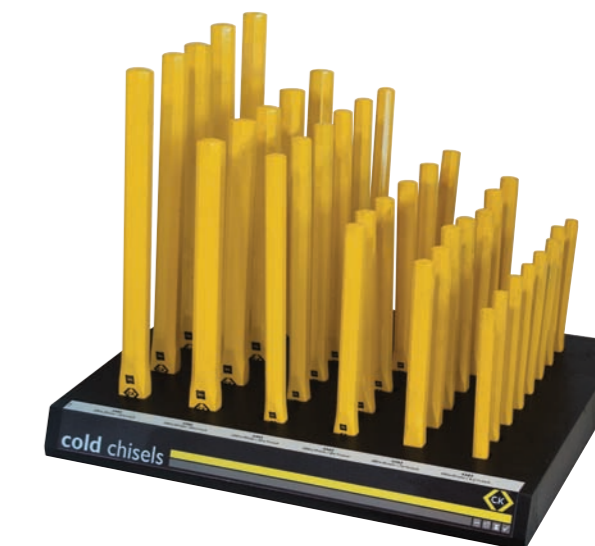

BS 3066

Item Number	Length	Head Width	Quantity
T3086S	225mm 8 3/4"	55mm 2 1/4"	10

Electrician's bolster

BS 3066

Item Number	Length	Head Width	Quantity
T3086	225mm 8 3/4"	55mm 2 1/4"	10

- Angled & grooved cutting edge for the effective removal of mortar & cement

- High quality carbon steel, hardened & tempered for strength & durability
- Replaceable chisel bits

Scutch chisel

BS 3066

Item Number	Head Width	Quantity
406001	25mm 1"	3
406002	38mm 1 1/2"	3

Scutch chisel - Spare bits

Item Number	Head Width	Bit Type	Quantity
T4211/1	25mm 1"	scutch combs	10
T4211/2	25mm 1"	scutch droves	10
T4211/3	38mm 1 1/2"	scutch combs	10
T4211/4	38mm 1 1/2"	scutch droves	10

CONTENTS: 7 x plugging chisels. 7 x electrician's bolster chisels. 6 x bolster chisels, sizes: 75 & 100mm. 3 x bolster chisels with grip, size: 100mm.

Bolster chisels display

BS 3066

Item Number	Description	Quantity
T3090LS	stock and stand	1

CONTENTS: 8 x cold chisels, size: 12 x 150mm. 7 x cold chisels, size: 16 x 180mm. 6 x cold chisels, sizes: 19 x 200 & 19 x 250mm. 5 x cold chisels, sizes: 25 x 250 & 25 x 300mm.