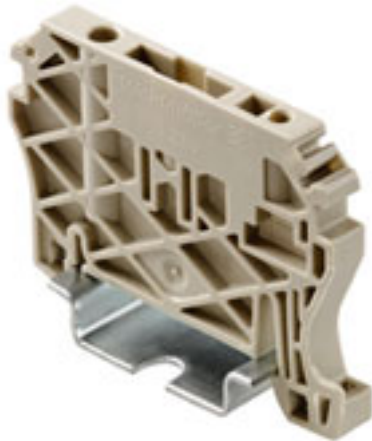

**Accessories**  
**ZEW 35**

**Weidmüller Interface GmbH & Co. KG**  
Klingenbergstraße 16  
D-32758 Detmold  
Germany  
Fon: +49 5231 14-0  
Fax: +49 5231 14-292083  
www.weidmueller.com

Weidmüller's range of products includes end brackets that guarantee a permanent, reliable mounting on the terminal rail and prevent sliding. Versions with and without screws are available. The end brackets include marking options, also for group markers, and also a test plug holder.

**Technical data**
**Dimensions and weights**

Length	55 mm	Width	6 mm
Height	40 mm	Height of lowest version	41.5 mm
Net weight	6.668 g		

**Temperatures**

Operating temperature	Storage temperature
-----------------------	---------------------

**Additional technical data**

Version	For the terminals
---------	-------------------

**Dimensions**

TS 35 offset	41 mm
--------------	-------

**Material data**

Material	PA 66	Colour	Dark Beige
UL 94 flammability rating	V-2		