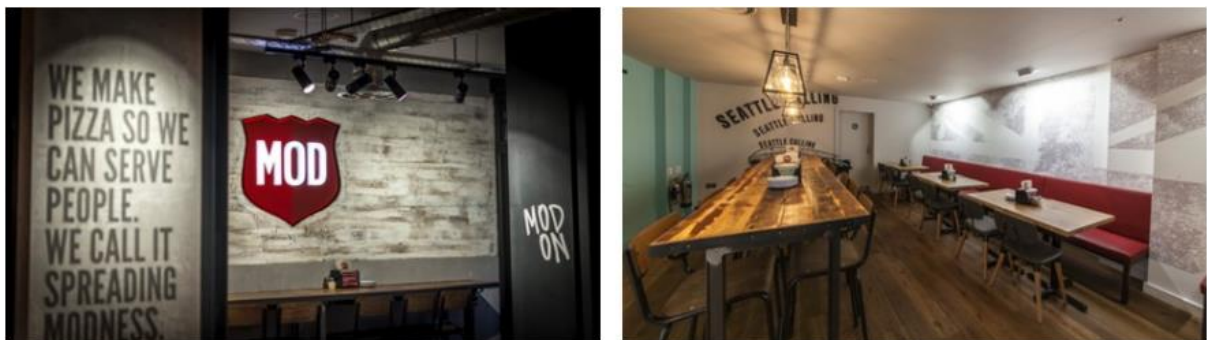

Since then, the build-your-own-pizza chain has expanded rapidly, boasting over 120 stores in the US and now growing quickly in the UK too! It wasn't long before MOD Pizza opened their UK flagship restaurant in London's Leicester Square, officially opening its doors in early December 2016.

Illuma were asked to propose a lighting solution that highlighted the quirky and fast-paced environment of their restaurants

MOD Pizza, Leicester Square, London, UK

Illuma used a combination of track and Gridspot LED spotlights to add to the industrial feel of the space and provide flexible light to the dining areas.

MOD Pizza, Leicester Square, London, UK

Wallwash LED downlights were used to accent the original wall art which is unique to every location and restaurant. Alongside Spira LED downlights were used to provide a practical level of light for kitchen and preparation areas.