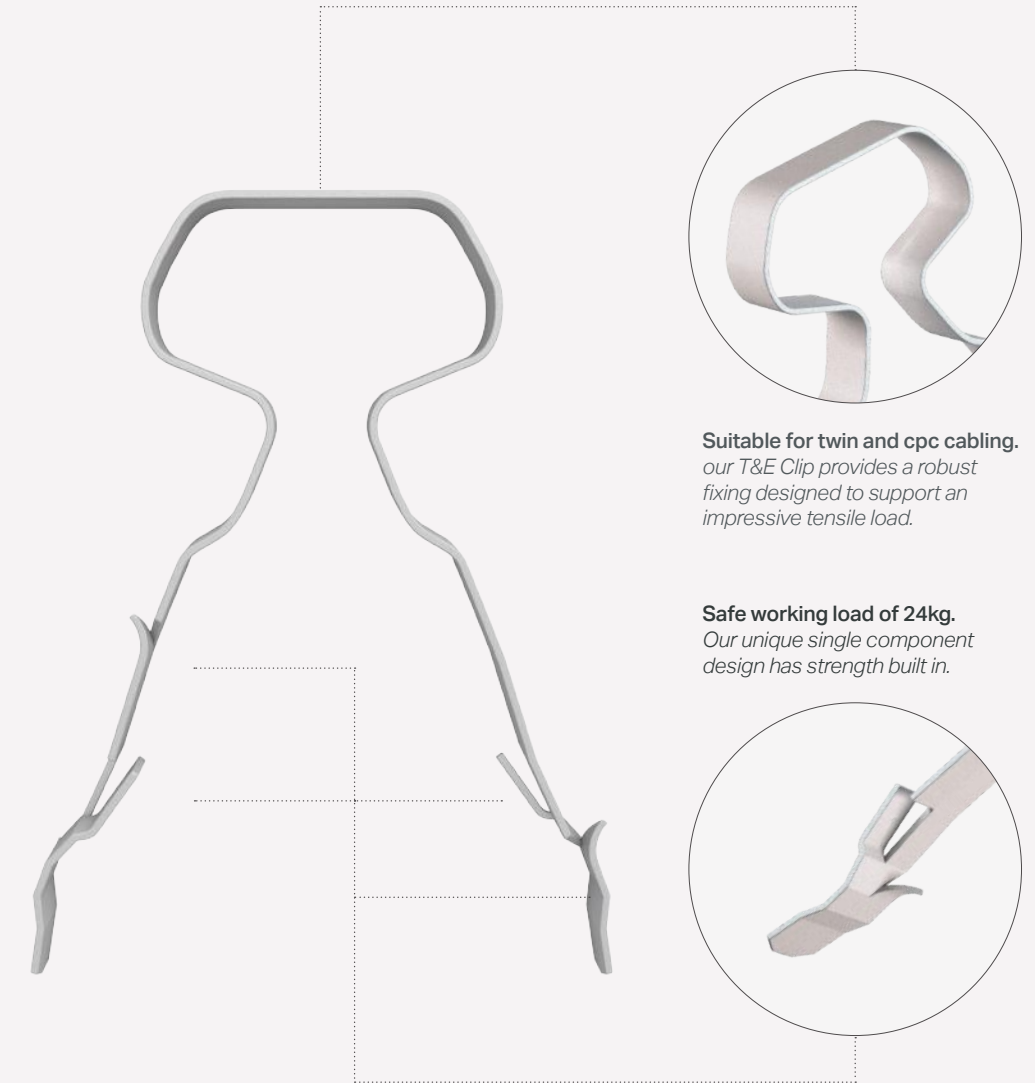

T&E CLIP™

Suitable for twin, cpc cabling and PVC trunking

Anchor fixings for wire and bunched cable

18th Edition and Fire-Rated Cable Fixings, Safe and Compliant

90 & 120 minute fire resistant, meeting BSi and DIN classifications

Corrosion resistant and UV stable, suitable for indoor and outdoor use

Suitable for twin and cpc cabling.
Our T&E Clip provides a robust fixing designed to support an impressive tensile load.

Safe working load of 24kg.
Our unique single component design has strength built in.

FAST AND EASY TO INSTALL

No need for plugs, screws, washers or nail in clips – just drill your hole, slide our clip over the cable, and push it into the wall.

*Softer substrates – Plaster, Plasterboard, etc.

*Harder substrates – Concrete, Masonry, Timber, etc.

Drill a hole in your substrate.
We suggest a Ø5mm hole for softer substrates* and Ø6mm for harder substrates* to a depth of 30mm.