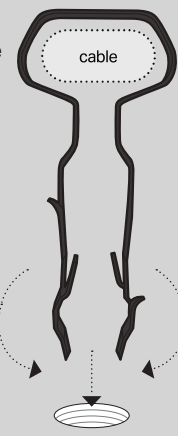

THE INDUSTRY STANDARD

Fast becoming the industry standard – Coaxial Clip™ meets all current industry regulations, and surpasses a few too.

British Standards:

- BS7671: Amendment 3
- BS7671: 18th Edition 2018
- BSEN50200 PH120
- BS8519: 2010

European Standards:

- DIN 4102-12 E90

6mm — 13mm
RG59 B/U Coaxial +
2 Power wires
Shotgun cable.

Versatile

Can hold cable from Ø6mm upto Ø13mm. Available in Black and white.