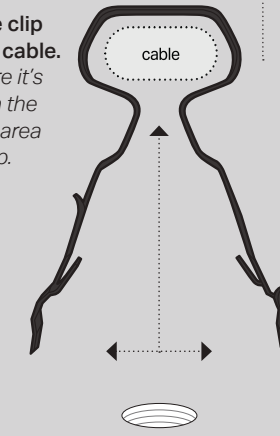

FAST AND EASY TO INSTALL

No need for plugs, screws and washers – just drill your hole, slide our clip over the cable, and push it into the wall.

*Softer substrates – Plaster, Plasterboard, etc.

*Harder substrates – Concrete, Masonry, Timber, etc.

Drill a hole in your substrate. We suggest a Ø5mm hole for softer substrates* and Ø6mm for harder substrates* to a depth of 30mm.

Slide the clip over the cable. Make sure it's seated in the rounded area of the clip.