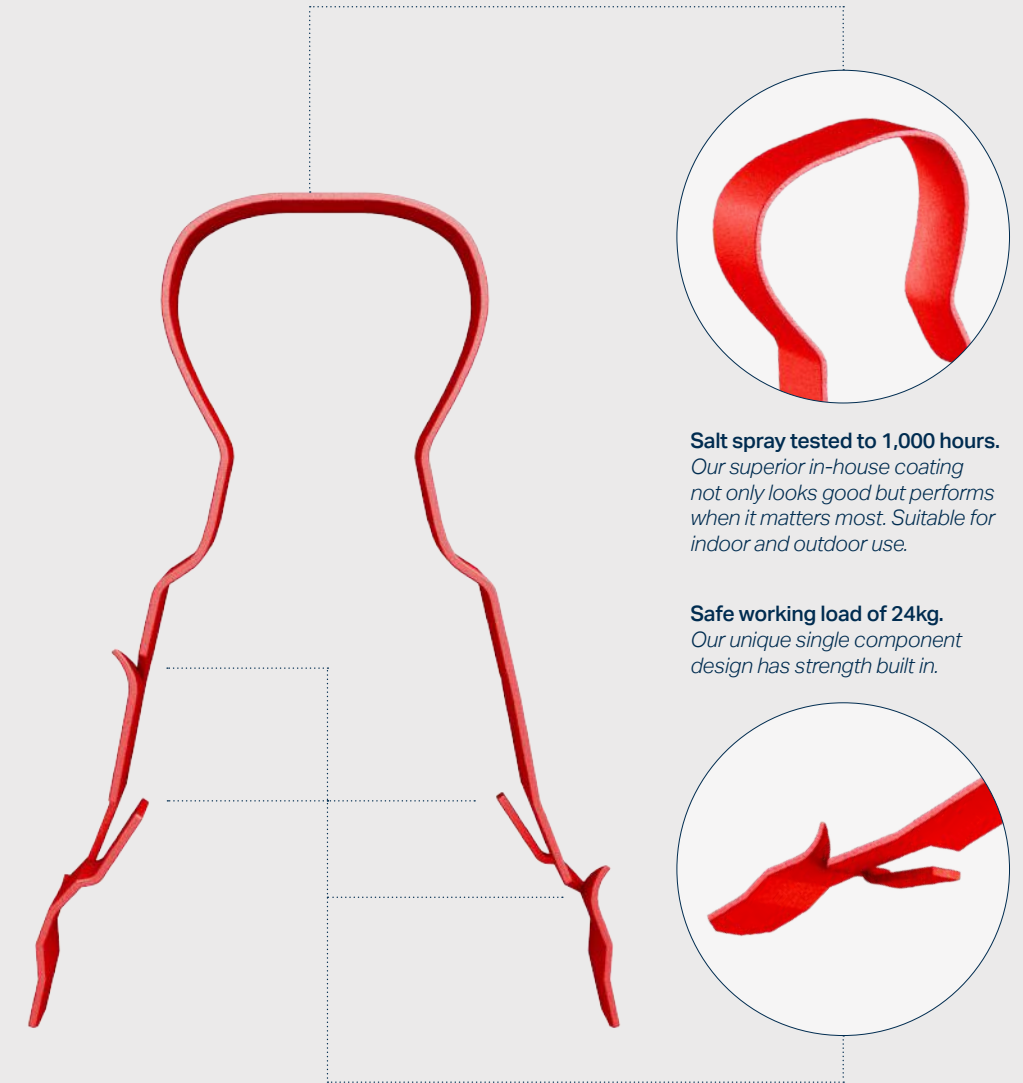

Smoke emission tested
to London Underground
Standard

>1200 degrees Celsius
melting point

Can be used with mini
trunking alignment

FAST AND EASY TO INSTALL

No need for plugs,
screws and washers
– just drill your hole,
slide our clip over
the cable, and push
it into the wall.