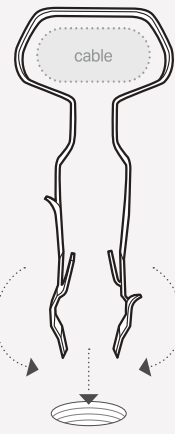

**Softer substrates – Plaster, Plasterboard, etc.*

**Harder substrates – Concrete, Masonry, Timber, etc.*

Drill a hole in your substrate.
We suggest a Ø5mm hole for softer substrates* and Ø6mm for harder substrates* to a depth of 30mm.

Slide the clip over the cable.
Make sure it's seated in the rounded area of the clip.

Compress and push it into the wall.
Pinch the legs together and push into the wall.

THE INDUSTRY STANDARD

Fast becoming the industry standard
– T&E Clip™ meets all current industry regulations, and surpasses a few too.