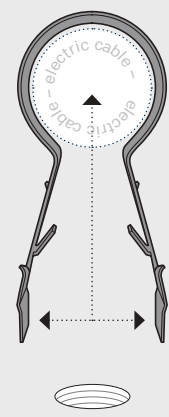

Drill a hole in your substrate. We suggest a Ø10mm hole at a depth of 40mm for all substrates.

Slide the clip over the cable. Make sure it's seated in the rounded area of the clip.

Compress and push it into the wall. Pinch the legs together and push into the