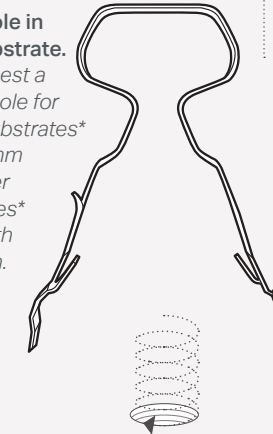

**Softer substrates – Plaster, Plasterboard, etc.*

**Harder substrates – Concrete, Masonry, Timber, etc.*

Drill a hole in your substrate.
We suggest a Ø5mm hole for softer substrates* and Ø6mm for harder substrates* to a depth of 30mm.