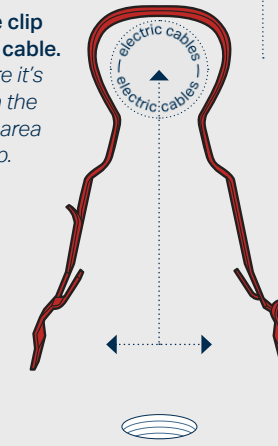

Compress and
push it into the
wall.
Pinch the legs
together and
push into the