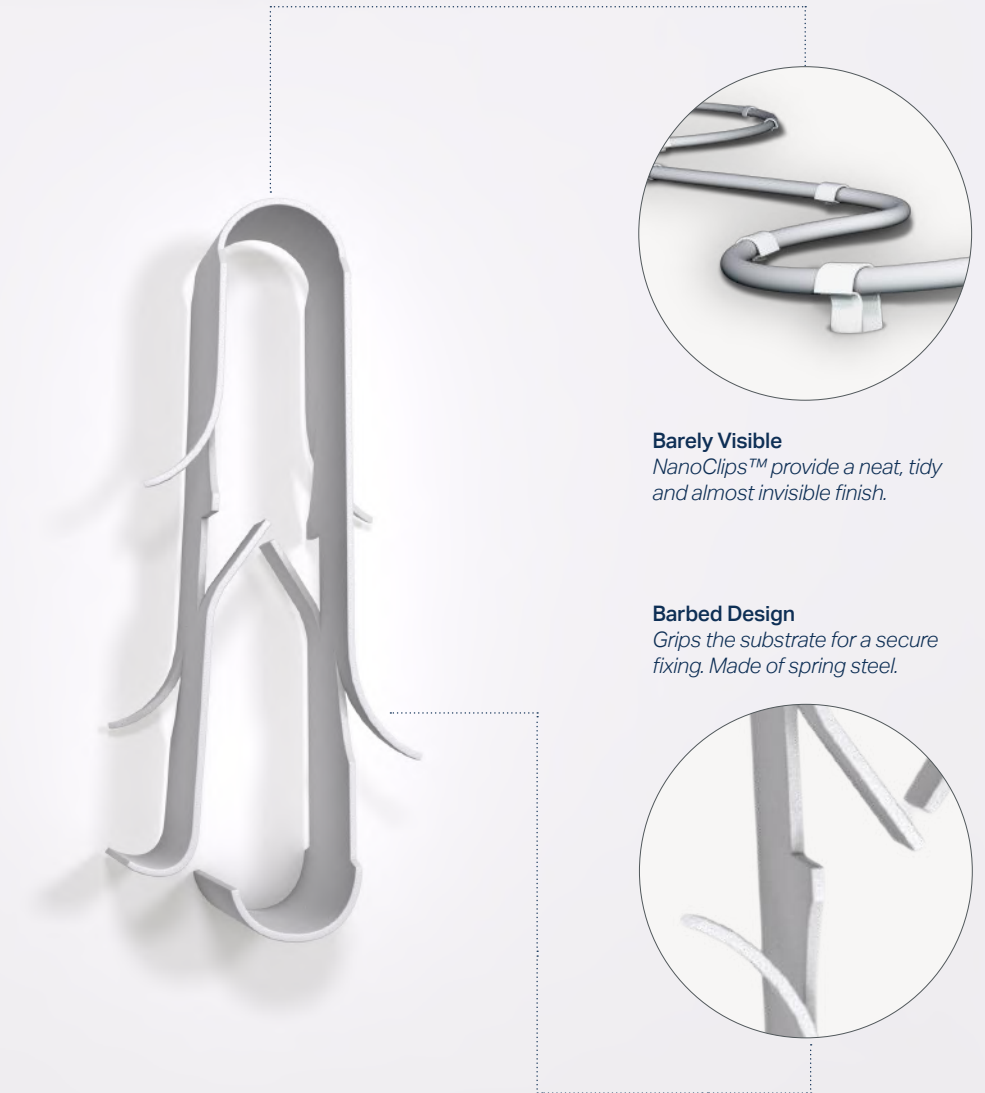

NANO CLIP™

To fit: 2mm and 3mm

Salt-spray tested > 1000hrs
Corrosion resistant and UV stable, suitable for indoor and outdoor use

18th Edition and
Fire-Rated Cable Fixings,
Safe and Compliant

90 & 120 minute fire
resistant, meeting BSi
and DIN classifications

Melt point > 1200 °C
Tested to London
Underground Standard for
smoke emissions