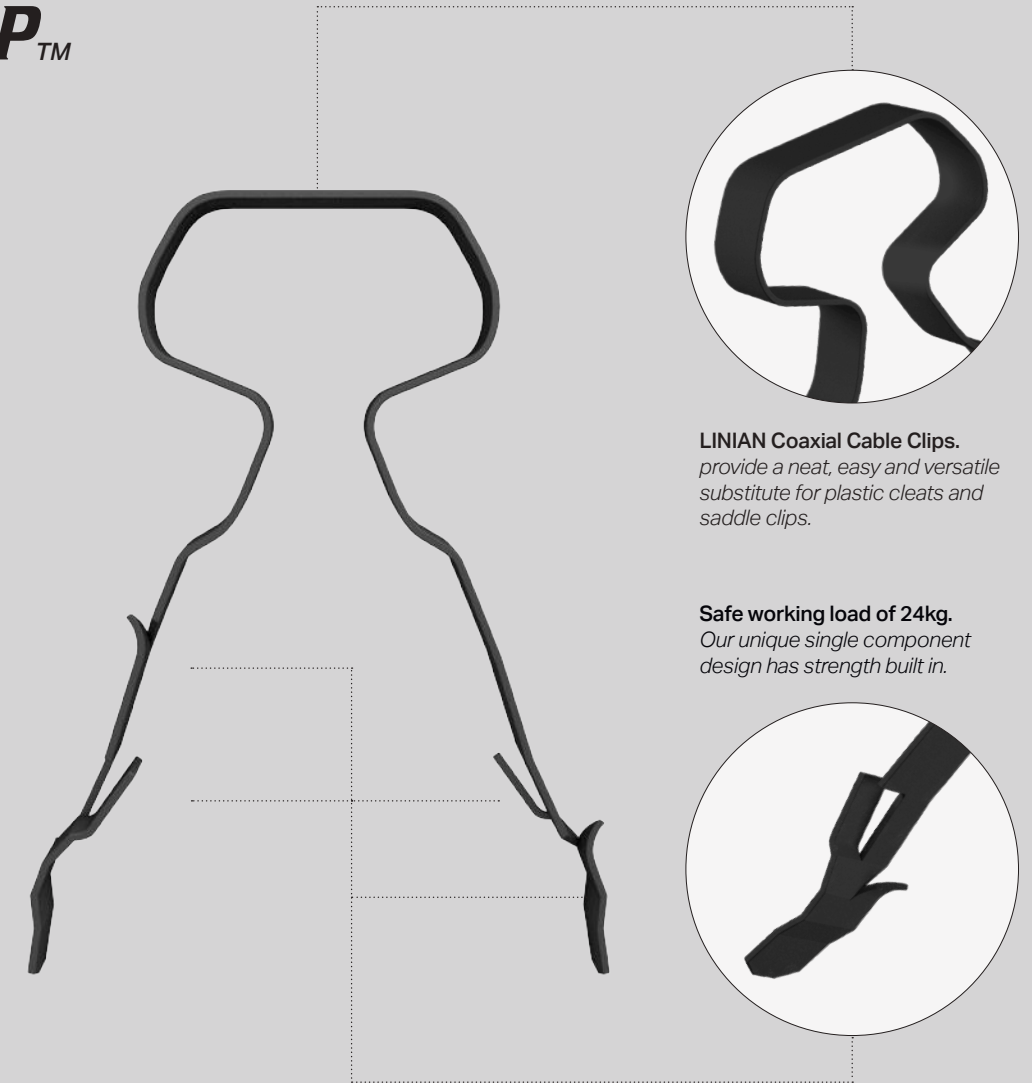

Versatile
Can hold cable from Ø1mm upto Ø10mm. Available in grey or white.

The Fastest Way to Install Coaxial Cables

COAXIAL CLIP™

- For CCTV, AV and Satellite TV installations
- For indoor and outdoor use
- Corrosion resistant & UV Stable

COAXIAL CLIP™

To suit RG59 Coaxial 'Shotgun' Cabling

Quick installation for CCTV, AV and Satellite TV installations

18th Edition and Fire-Rate Cable Fixing, Safe and Compliant

90 & 120 minute fire resistant, meeting BSi and DIN classifications

Corrosion resistant and UV stable, suitable for indoor and outdoor use

LINIAN Coaxial Cable Clips. provide a neat, easy and versatile substitute for plastic cleats and saddle clips.

Safe working load of 24kg. Our unique single component design has strength built in.

FAST AND EASY TO INSTALL

No need for plugs, screws and washers – just drill your hole, slide our clip over the cable, and push it into the wall.

*Softer substrates – Plaster, Plasterboard, etc.

*Harder substrates – Concrete, Masonry, Timber, etc.