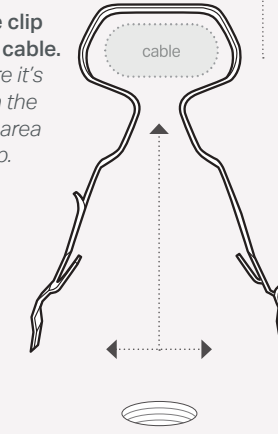

Compress and push it into the wall.
Pinch the legs together and push into the wall.