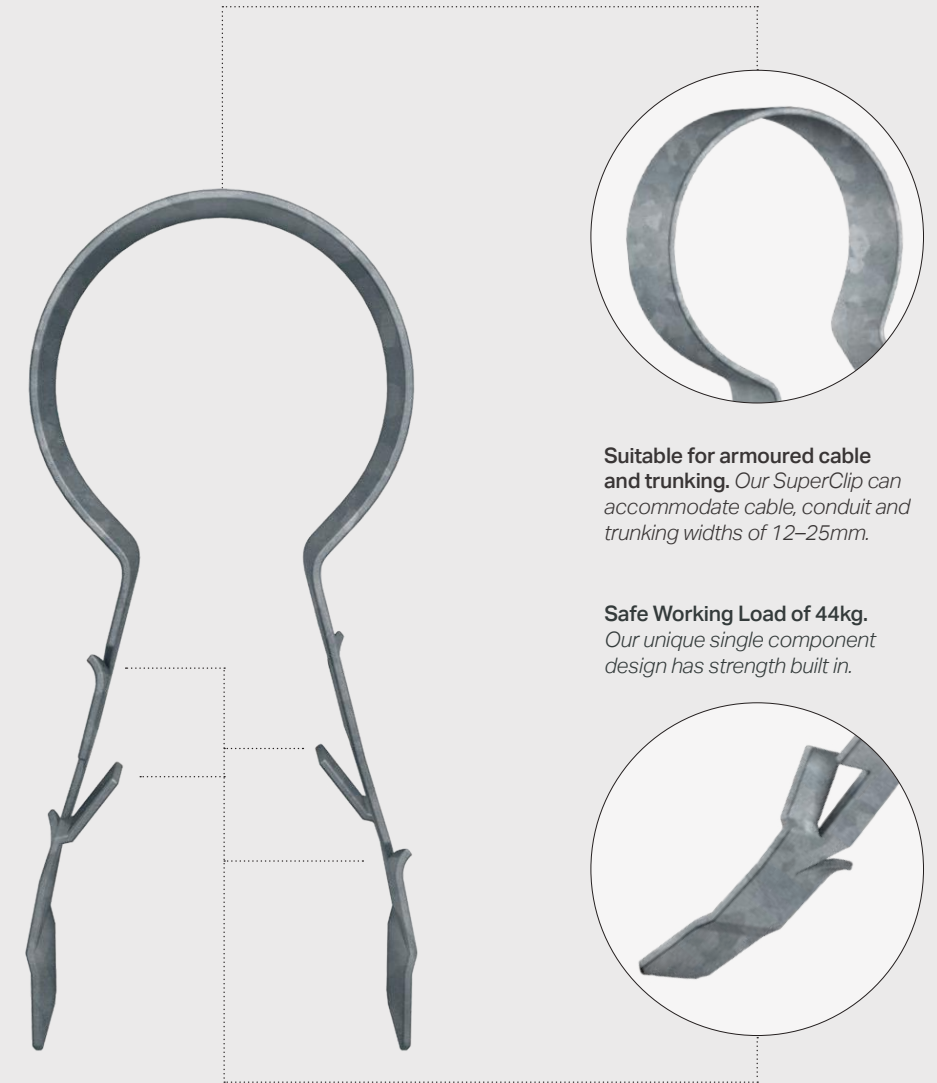

SUPERCLIP™

Suitable for SWA Cable, Conduit and bunched cables for neat cable installation

Anchor fixings for wire and bunched cable

70% quicker to install than traditional methods

90 & 120 minute fire resistant, meeting BSi and DIN classifications

Corrosion resistant and UV stable, suitable for indoor and outdoor use

18th Edition and Fire-Rated Cable Fixings, Safe and Compliant

No need for conduit saddles

Perfect for **fast and neat** EV installs

Suitable for armoured cable and trunking. Our SuperClip can accommodate cable, conduit and trunking widths of 12–25mm.