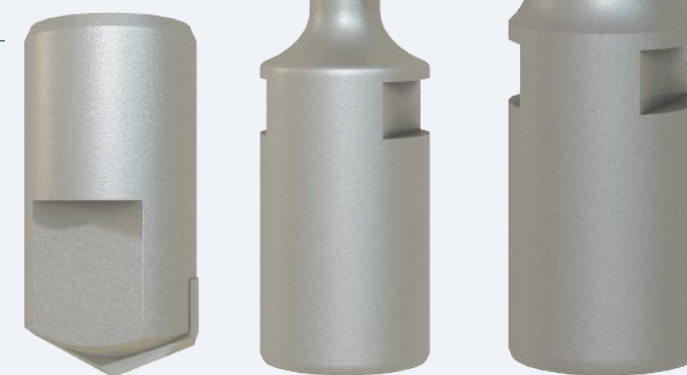

FAST AND EASY TO INSTALL

Remove your
chosen Driver and
Drill Bit from the
packaging.

Turn the Driver
and Drill Bit onto
each end of the
earth rod and
insert the Driver
into the SDS or
SDS Max chuck.

You can apply some
grease to the shafts
for easier removal.

Using the SDS drill,
drive the rod into
the substrate to
the required depth.

SPECIFICATIONS

Quality Standard:
All parts are produced
in UK manufacturing
facilities with an
approved, certified
Quality Management
System compliant
with ISO 901:2015.

Threads:
All parts made concurrently
on state of the art sliding head lathes
to ensure perfect compatibility of 5/8"
BSW threads with copper earth rods.

Heat treatment:
Through-hardened to 45-55
HRC Rockwell, Strikes the perfect
balance of toughness in hammer
drilling applications.

Brazing:
Copper-brazing carbide tips
at 1100 degrees Celsius to ensure
an ultra-strong bond between tip
and steel for extreme durability in
the toughest drilling applications.

Carbide Tip Specification: European
sourced 'Hammer-grade' Tungsten
carbide tip designed to withstand
hammer blows into the hardest of
masonry substrates.

Earth Rod Drill Bit
Standard Tip also available (without
Carbide) for fast, economical installation
into softer substrates.

Drive Shafts:
Both our drive shafts are made
to Bosch license specifications.

Steel Specification:
High alloy content, chromium,
nickel, molybdenum European steel.