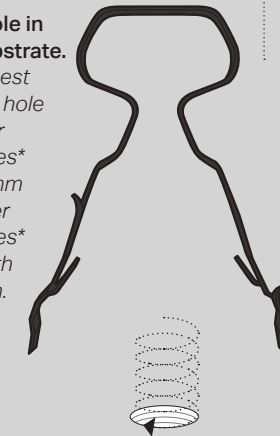

Slide the clip over the cable. Make sure it's seated in the rounded area of the clip.