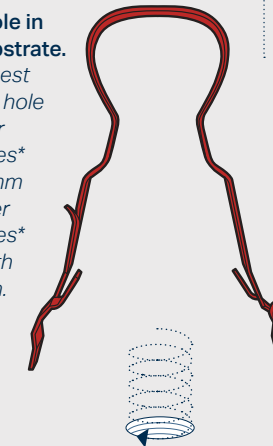

Smoke emission tested
to London Underground
Standard

>1200 degrees Celsius
melting point

Can be used with mini
trunking alignment

FAST AND EASY TO INSTALL

No need for plugs,
screws and washers
– just drill your hole,
slide our clip over
the cable, and push
it into the wall.

*Softer substrates – Plaster,
Plasterboard, etc.
*Harder substrates – Concrete,
Masonry, Timber, etc.

Drill a hole in
your substrate.
We suggest
a Ø5mm hole
for softer
substrates*
and Ø6mm
for harder
substrates*
to a depth
of 30mm.