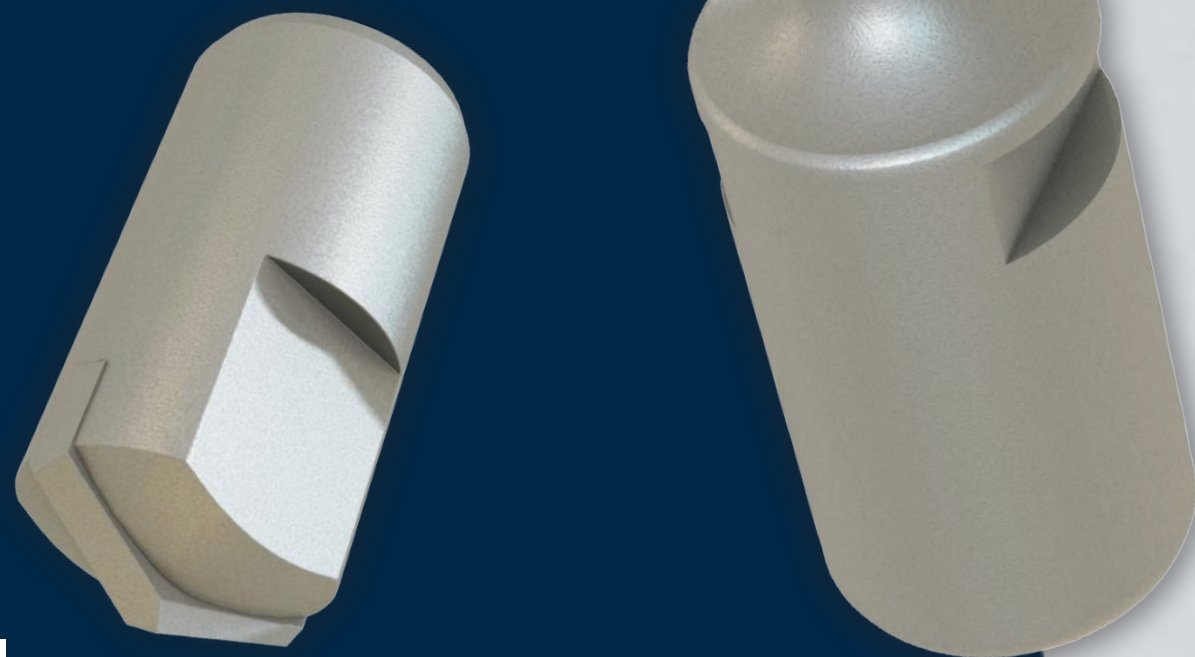

For rapid Earth
Rod installation

EARTH ROD PRO™

Scan the QR code to watch LINIAN
Earth Rod Pro™ installation video.

EARTH ROD PRO RANGE™

**Threads onto any
standard earth rod**

**Bores through hard top
layers and underground rock**

EARTH ROD MAX DRIVER
Attaches to your SDS drill

EARTH ROD PRO DRIVER
Attaches to your SDS drill

EARTH ROD DRILL BIT
Attaches directly
to the earth rod