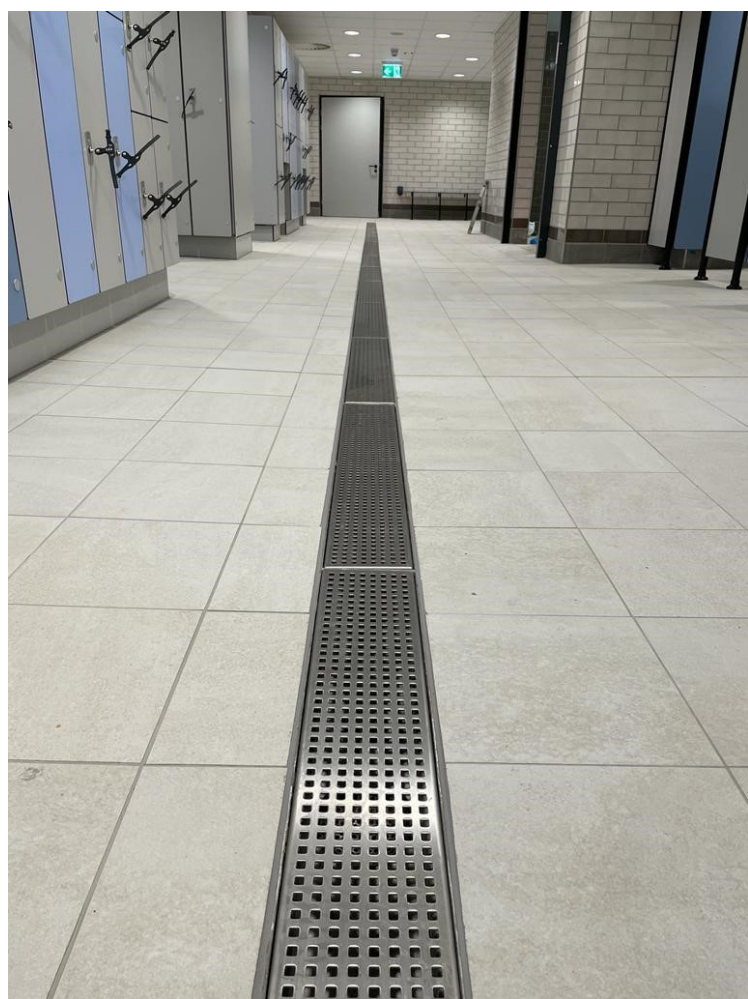

Further information:

www.blucher.co.uk

BLÜCHER®

A WATTS Brand