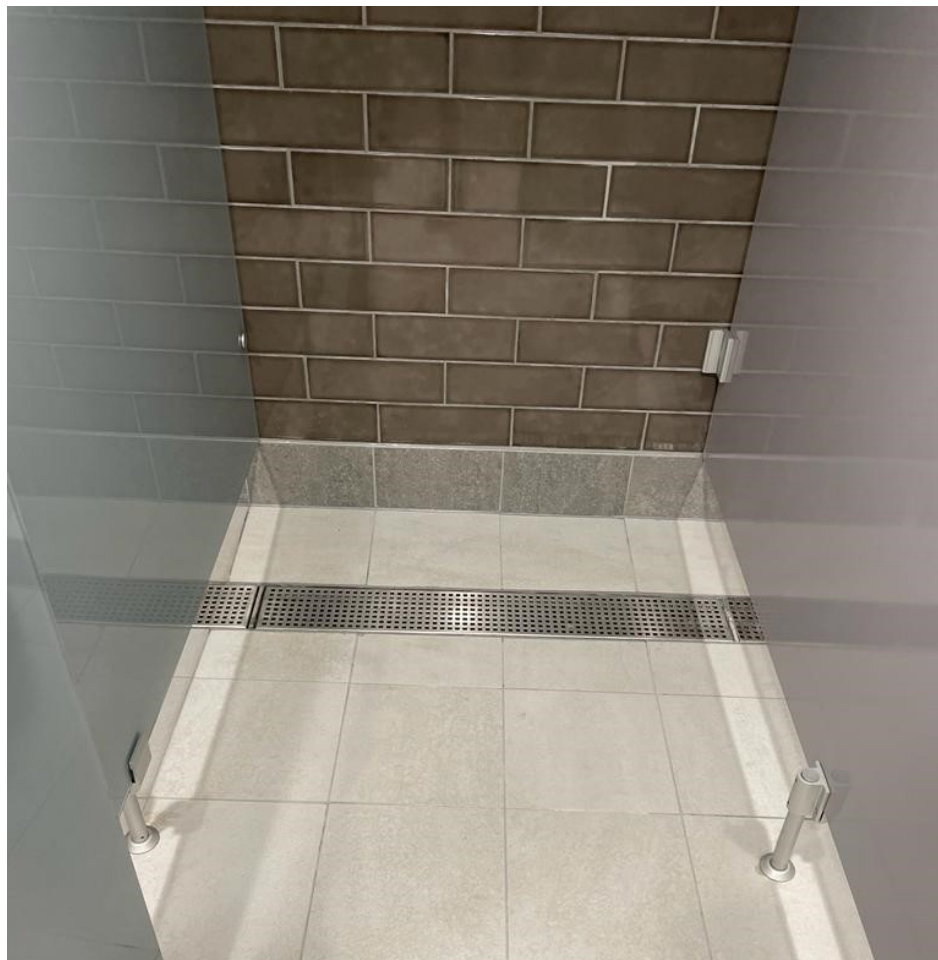

Further information:

www.blucher.co.uk

BLÜCHER®

A WATTS Brand