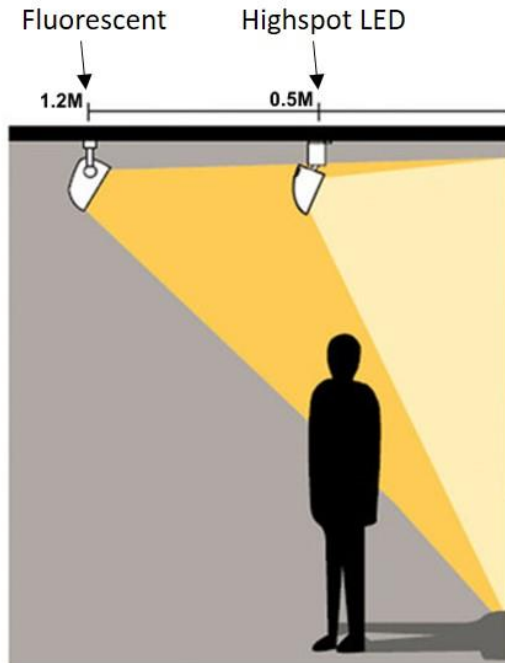

## Illuma's Highspot LED - Perfect For Retail!

Illuma's Highspot LED is a stylish retail spotlight for applications requiring high illumination. Ideal for specific highlighting and other forms of general commercial, leisure and retail lighting.

General retail lighting – especially wall washing – has been provided in the past by large fluorescent products or high intensity Metal Halide luminaires, the spread from both of them was hard to control. Illuma has taken a new approach to the requirement of wall washing and product illumination with its purpose designed Highspot LED retail spotlight. The optics have been specifically designed to supply very precise control of where the light is delivered on the surface, while affording very good glare control. The product can also be rotated 355° and the head angle

The optics on the Highspot LED retail spotlight have been designed asymmetrically to dispense maximum spread horizontally (*Red*) and directed vertical (*Blue*) illumination (see *polar diagram left below*). This distributes a uniform illumination along the vertical plane at a reduced distance (see *right image below*).

With this new design of optics, the position of the Highspot LED can be brought in tight to the surface to be lit, therefore reducing any glare experienced by customers (*see image below*).

The reduced mounting distance also makes the Highspot LED retail spotlight suitable for use in narrow shop windows. The product incorporates innovative thermal cooling, so no cooling fan is required despite its 4000lm output and compact design.