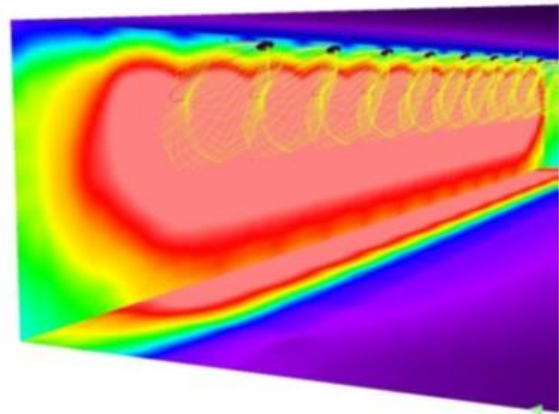

General retail lighting – especially wall washing – has been provided in the past by large fluorescent products or high intensity Metal Halide luminaires, the spread from both of them was hard to control. Illuma has taken a new approach to the requirement of wall washing and product illumination with its purpose designed Highspot LED retail spotlight. The optics have been specifically designed to supply very precise control of where the light is delivered on the surface, while affording very good glare control. The product can also be rotated 355° and the head angle

The optics on the Highspot LED retail spotlight have been designed asymmetrically to dispense maximum spread horizontally (*Red*) and directed vertical (*Blue*) illumination (see *polar diagram left below*). This distributes a uniform illumination along the vertical plane at a reduced distance (see *right image below*).

With this new design of optics, the position of the Highspot LED can be brought in tight to the surface to be lit, therefore reducing any glare experienced by customers (*see image below*).

The reduced mounting distance also makes the Highspot LED retail spotlight suitable for use in narrow shop windows. The product incorporates innovative thermal cooling, so no cooling fan is required despite its 4000lm output and compact design.