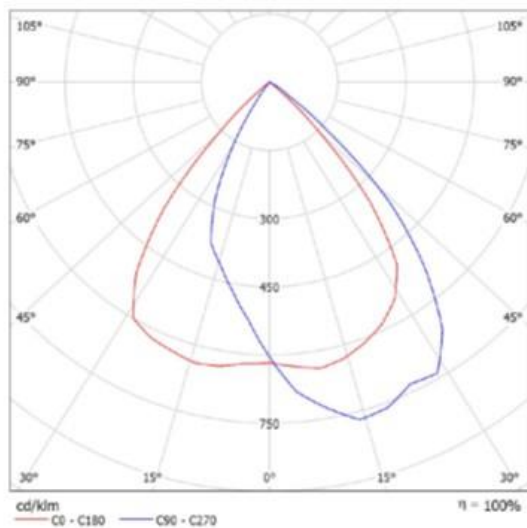

The optics on the Highspot LED retail spotlight have been designed asymmetrically to dispense maximum spread horizontally (*Red*) and directed vertical (*Blue*) illumination (see *polar diagram left below*). This distributes a uniform illumination along the vertical plane at a reduced distance (see *right image below*).